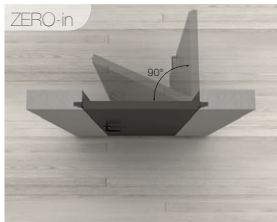

- Invisible hinges made of metal, 3 ways adjustable
- Magnetic lock
- Frame made of anodized aluminium
- Available for brick wall and plasterboard.

ZERO-in
(spingere / push)

ZERO-out
(tirare / pull)

I sistemi ZERO-in e ZERO-out sono abbinabili nello stesso ambiente
ZERO-in e ZERO-out systems have been designed to be combined