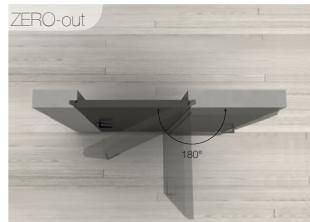

- Invisible hinges made of metal, 3 ways adjustable
- Magnetic lock
- Frame made of anodized aluminium
- Available for brick wall and plasterboard.

ZERO-in
(spingere / push)

ZERO-out
(tirare / pull)

I sistemi ZERO-in e ZERO-out sono abbinabili nello stesso ambiente
ZERO-in e ZERO-out systems have been designed to be combined