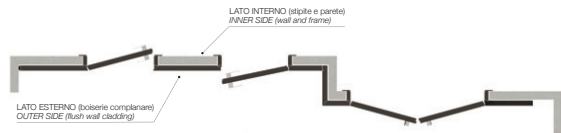

INFINITY System

Sistema boiserie con pannelli di rivestimento e porte complanari
Boiserie system with doors and flush wall cladding panels