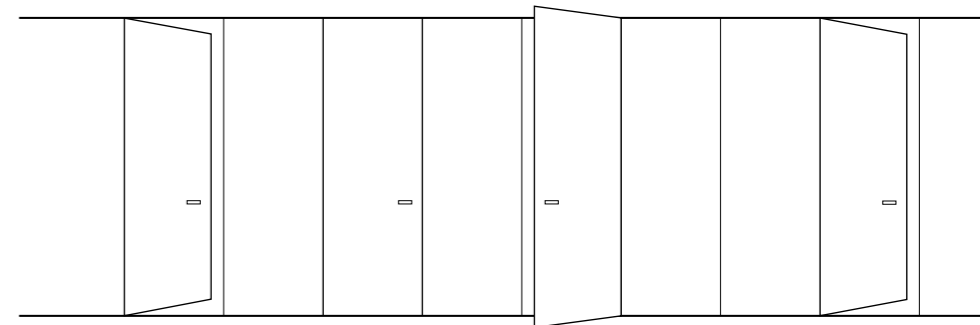

INFINITY LINEAR

TOP DESIGN > GLOSSY

porte / doors: LINEAR
Glossy Ecrù
Maniglia / Handle: Radial by Olivari

INFINITYsystem_Design G&B Concept