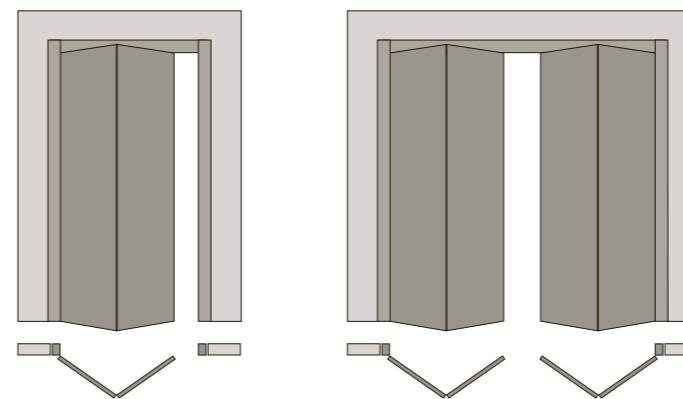

Ante affiancate / *Side by side sets*

Ante sovrapposte / *Overlapping sets*

Ante a libro / *Bi-fold sets*

MISURE MASSIME ANTA MAXIMUM SIZE PER DOOR

	LxH max
Anta MDF 20 mm piena / 20 mm MDF full door	450x2600 mm
Anta tamburata 25 mm / 25 mm honeycomb door	600x2900 mm