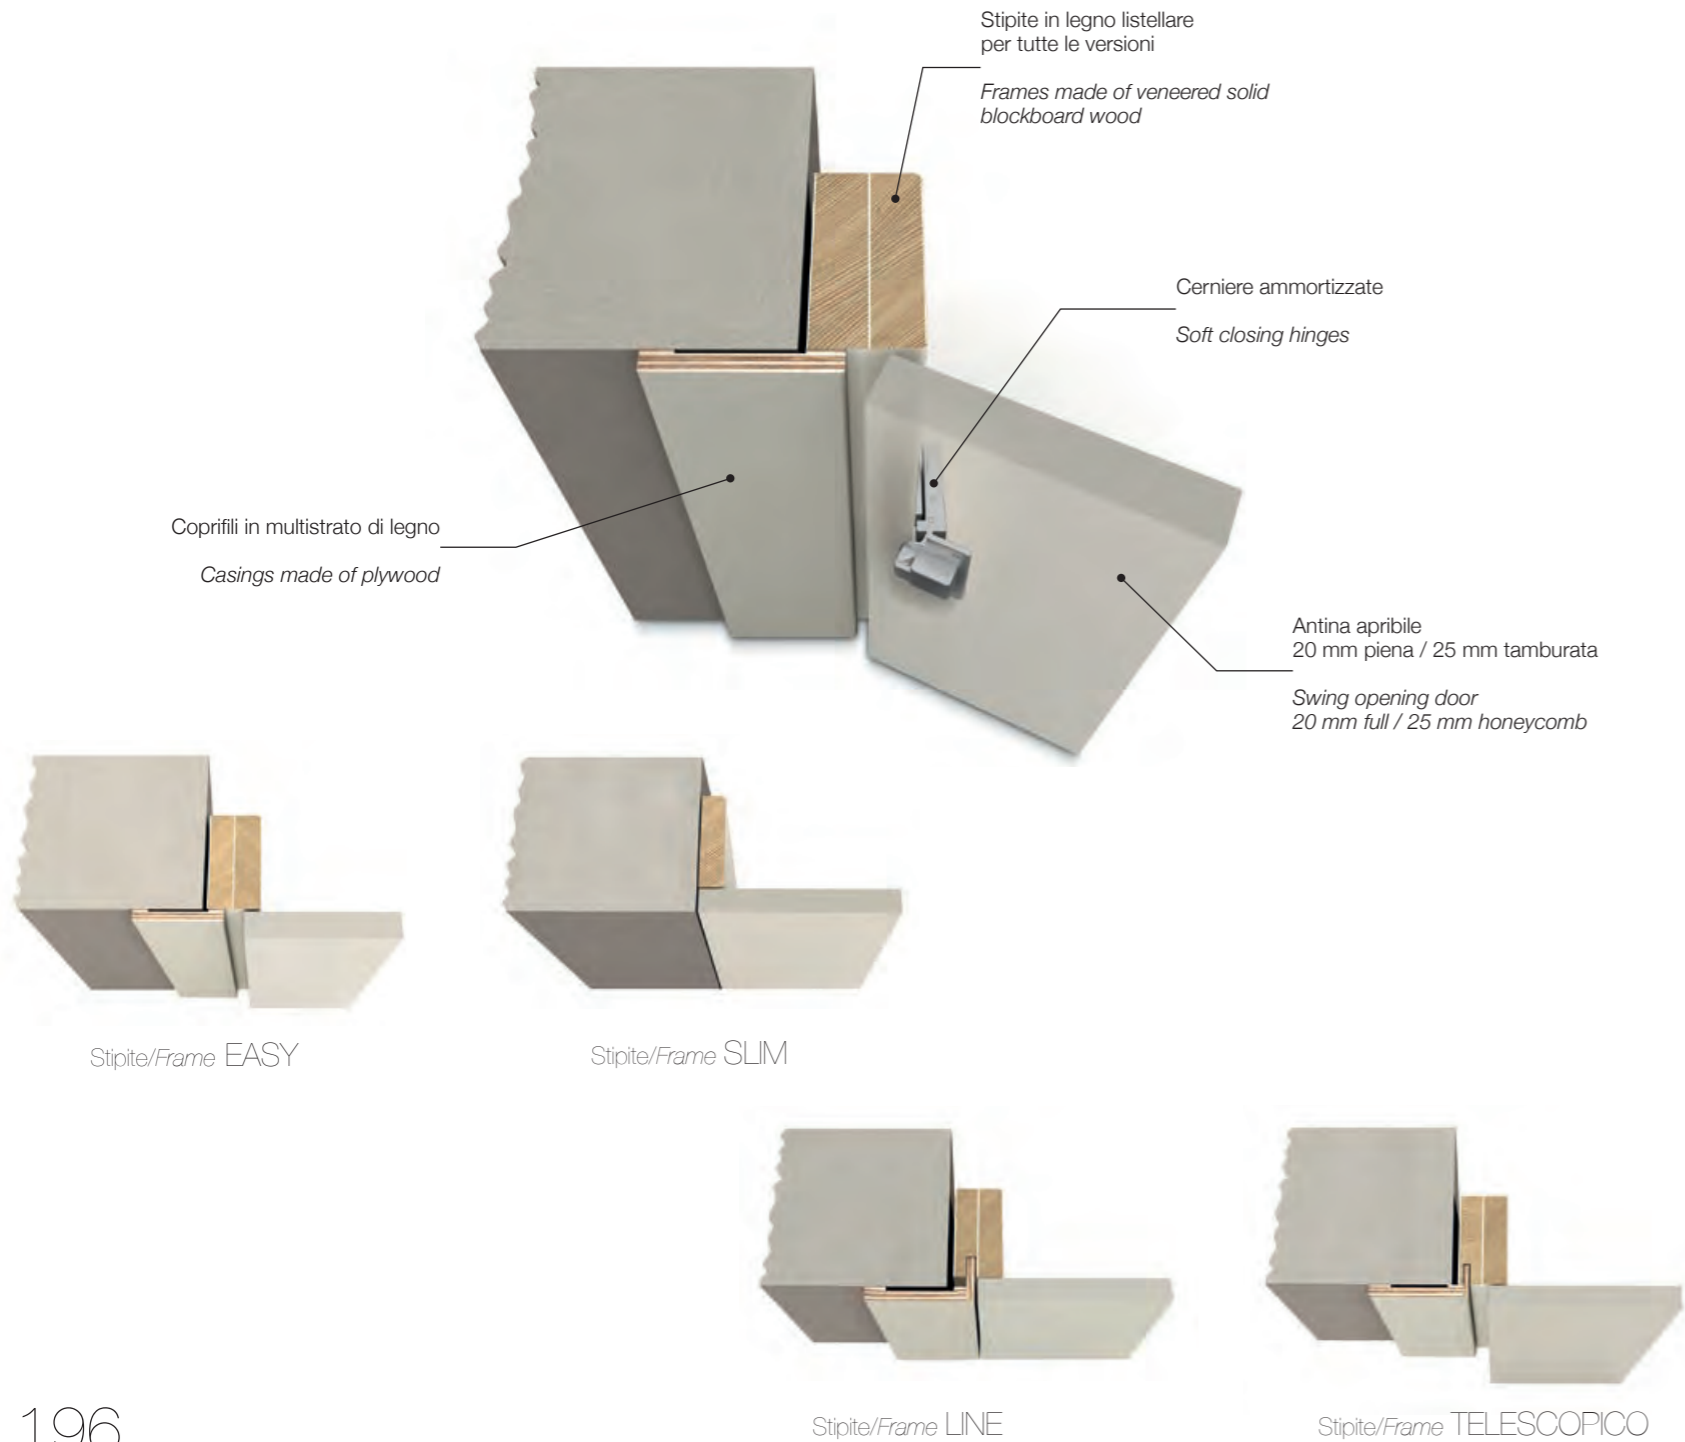

Ante affiancate / *Side by side sets*

Ante sovrapposte / *Overlapping sets*

Ante a libro / *Bi-fold sets*

MISURE MASSIME ANTA MAXIMUM SIZE PER DOOR

	LxH max
Anta MDF 20 mm piena / 20 mm MDF full door	450x2600 mm
Anta tamburata 25 mm / 25 mm honeycomb door	600x2900 mm

Caratteristiche guardaroba / Wardrobe features

Pop-up Square (open)
Cromo lucido / Bright chrome

Pop-up Square (closed)
Cromo satinato / Chrome satin

Pop-up Round (open)
Cromo lucido / Bright chrome

Pop-up Round (closed)
Cromo satinato / Chrome satin