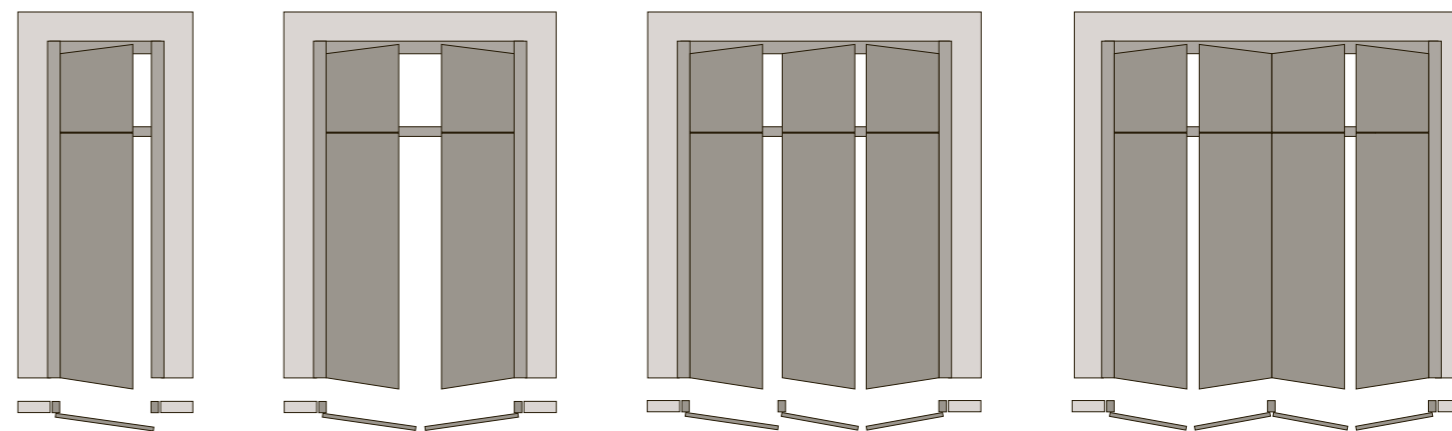

Ante sovrapposte / *Overlapping sets*