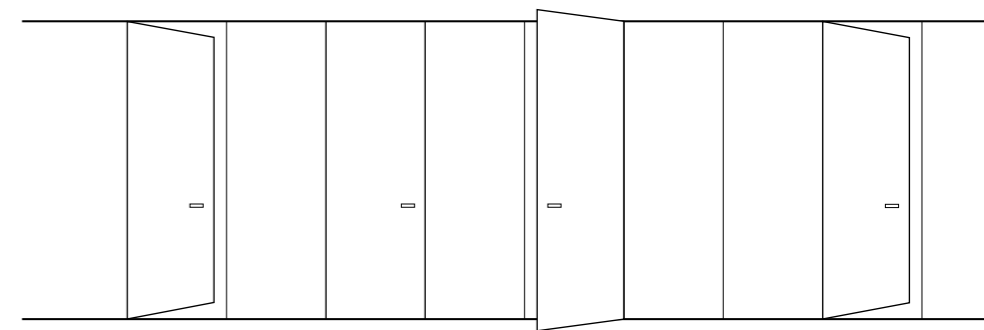

INFINITYsystem_Design G&B Concept