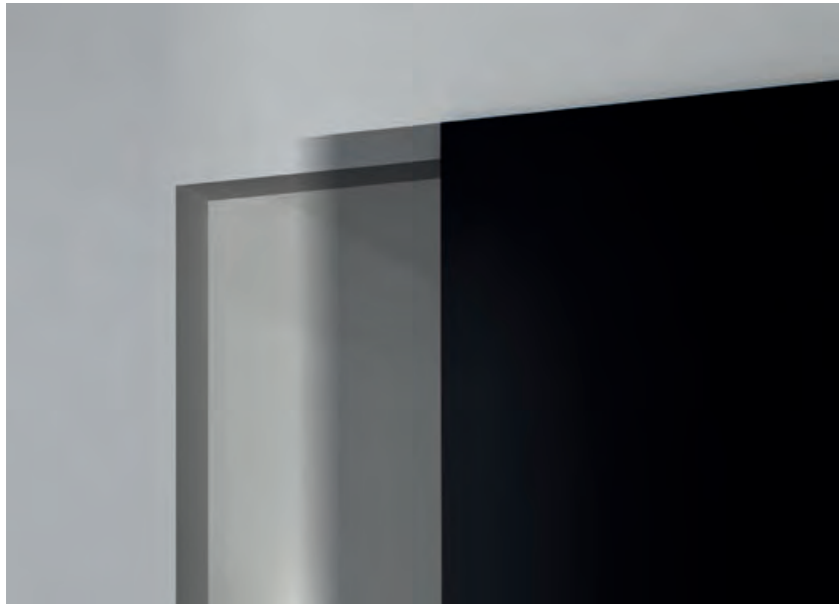

ZERO-in

ZERO-out

LINEAR ZERO

DESIGN > ENTRY

Idropittura / *Wall painting finish*
Design: G&B Concept
Maniglia / *Handle*: Living by Olivari

LINEAR

Il sistema scorrevole Wonderail ha binario e ruote invisibili
Wonderail sliding system has invisible rail and wheels