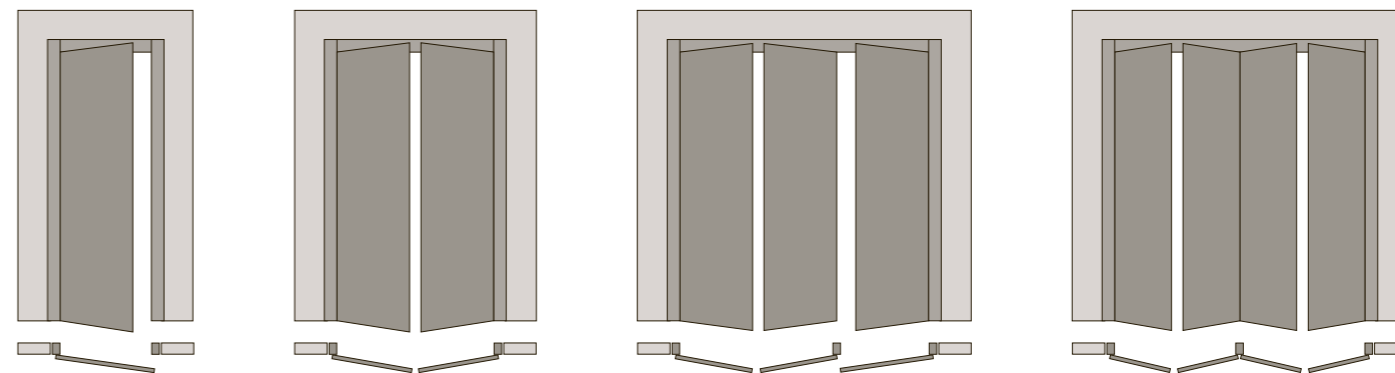

Configurazioni realizzabili / *Set samples*

Ante affiancate / *Side by side sets*