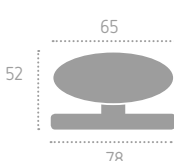

P012 | RPM (C02)

B01 Bronzo Graffiato Lucido
Scratched Polish Bronze

C01 Cromo Lucido
Polished Chrome

C02 Cromo Satinato
Satin Chrome

L01 Oliv
Polished Brass