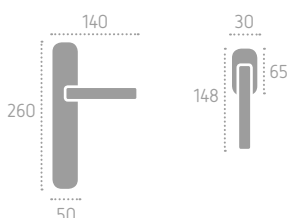

Ecotech
Ecological chrome
and varnish finishing.

D253 | **RRD** (C03)

C03 Cromo Lucido/Satinato
Polished/Satin Chrome

N03 Nickel Lucido Satinato
Polished Satin Nickel

B21 Bronzo Yester
Satinato opaco
Bronze Yester / Matt Satin