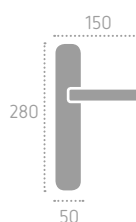

Ecotech
Ecological chrome
and varnish finishing.

B03 Bronzo Yester
Bronze Yester

B08 Bronzo Scuro Sfumato Opaco
Dark Shaded Matt Bronze

N02 Nickel Satinato
Satin Nickel

N10 Nickel Nero a Macchie Opaco
Antique Silver