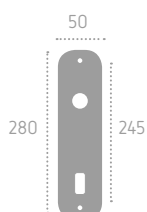

placche

Series: **Roma**

Cod: **P26**

Available in **brass**

Disponibile in **ottone**

Ecotech

Ecological chrome
and varnish finishing.