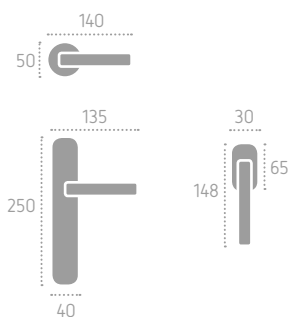

Ecotech
Ecological chrome
and varnish finishing.

C01 Cromo Lucido
Polished Chrome

C02 Cromo Satinato
Satin Chrome

L01 Oliv
Polished Brass

N02 Nickel Satinato
Satin Nickel