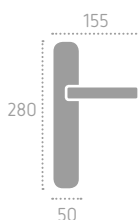

A424 | **P17** (N02)