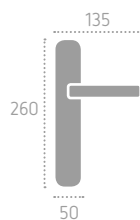

A124 | **RQD5X** (C02)

B01 Bronzo Graffiato Lucido
Scratched Polish Bronze

C01 Cromo Lucido
Polished Chrome

C02 Cromo Satinato
Satin Chrome

N02 Nickel Satinato
Satin Nickel

A124 | **P06** (C02)

Ecotech
Ecological chrome
and varnish finishing.