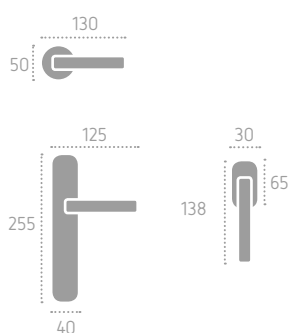

A207 | **P32** (L01)