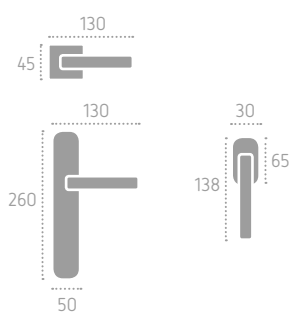

B03 Bronzo Yester
Bronze Yester

C01 Cromo Lucido
Polished Chrome

C02 Cromo Satinato
Satin Chrome

N02 Nickel Satinato
Satin Nickel