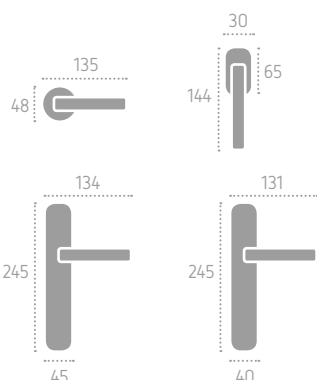

A207 | **P32** (L01)

Ecotech
Ecological chrome
and varnish finishing.

A194 | **RBMXX** (L01)

C01 Cromo Lucido
Polished Chrome

C02 Cromo Satinato
Satin Chrome

L01 Oliv
Polished Brass

P01 Pvd
Pvd

A194 | **P19** (L01)