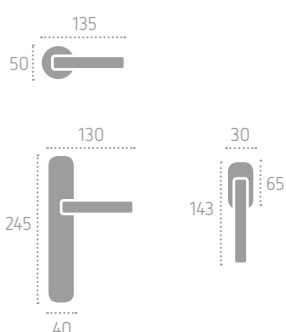

A123 | IS3XX (C02)

B01 Bronzo Graffiato Lucido
Scratched Polish Bronze

C01 Cromo Lucido
Polished Chrome

C02 Cromo Satinato
Satin Chrome

L01 Oliv
Polished Brass

A123 | P28 (C02)

Ecotech
Ecological chrome
and varnish finishing.