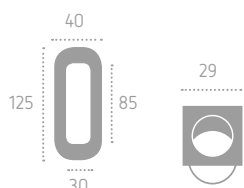

C01
Cromo Lucido
Polished Chrome

C02
Cromo Satinato
Satin Chrome

kit scorrevoli

Series: Rettangolare

Cod: KR04

Ecotech
Ecological chrome
and varnish finishing.