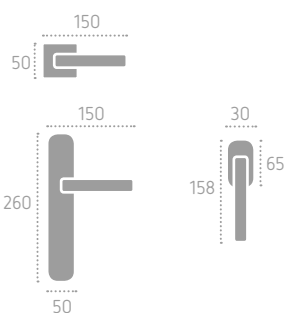

Ecotech
Ecological chrome
and varnish finishing.

C01 Cromo Lucido
Polished Chrome

C02 Cromo Satinato
Satin Chrome

N02 Nickel Satinato
Satin Nickel

001 Oro Lucido
Polished Gold