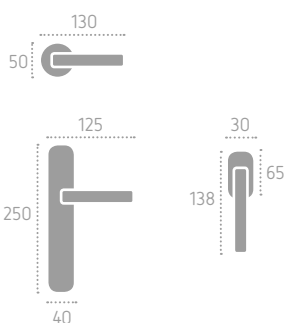

C03 Cromo Lucido/Satinato
Polished/Satin Chrome

L03 Olsv
Polished Sandblasted Brass

N03 Nickel Lucido Satinato
Polished Satin Nickel

A223 | P14 (C03)