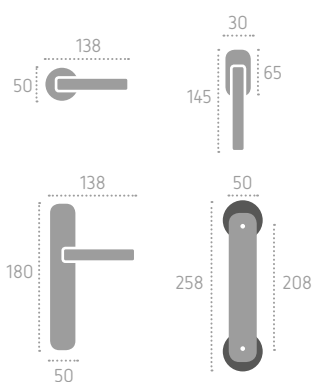

MG47 | **ISR** (001)