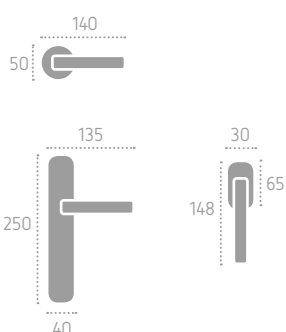

A169 | ISS07 (L03)

C03 Cromo Lucido/Satinato
Polished/Satin Chrome

L03 Olsv
Polished Sandblasted Brass

N03 Nickel Lucido Satinato
Polished Satin Nickel