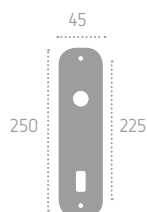

placche

Series: **Valencia**

Cod: **P20**

Available in **brass**

Disponibile in **ottone**

Ecotech

Ecological chrome
and varnish finishing.