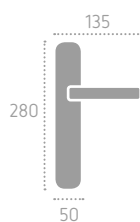

L01 Oliv
Polished Brass

N02 Nickel Satinato
Satin Nickel

N20 Nickel Lucido/Sabbiato
Polished / Sandblasted Nickel

001 Oro Lucido
Polished Gold

A405 | **P17** (N20)

D405 | **ROD** (N20)

FROSIO BORTOLO
HANDLES SINCE 1952