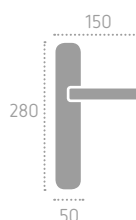

A476 | **ISRXX** (B03)

B01 Bronzo Graffiato Lucido
Scratched Polish Bronze

B03 Bronzo Yester
Bronze Yester

B08 Bronzo Scuro Sfumato Opaco
Dark Shaded Matt Bronze

N10 Nickel Nero a Macchie Opaco
Antique Silver