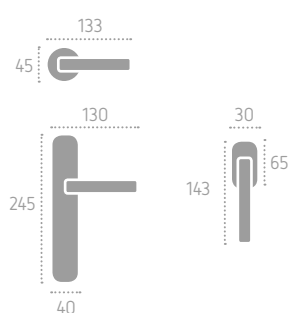

A239 | **P28** (C02)