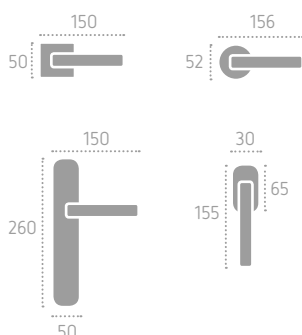

C08 Cromo Lucido/Nero Opaco
Polished Chrome / Matt Black

C10 Cromo Lucido Nickel Satinato
Polished Chrome/Satin Nickel

A160 | **P06** (C10)

D160 | **RRD** (C10)

venus

Series: Fashion

Cod: A216
Designer:
CIANI BILLI DESIGN