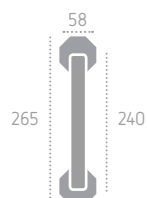

N52 Nero Opaco
Matt Black

001 Oro Lucido
Polished Gold

P53 Pewter Opaco
Matt Pewter

maniglioni

Series: Rania

Cod: MG28

Available in **brass**
Disponibile in **ottone**

Ecotech