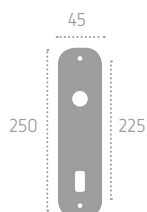

placche

Series: **Asia**

Cod: **P01**

Available in **brass**

Disponibile in **ottone**

Ecotech

Ecological chrome
and varnish finishing.