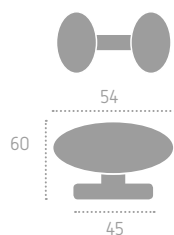

Pomoli

Series: Orion

Cod: P013

Available in **brass**
Disponibile in **ottone**

Ecotech
Ecological chrome
and varnish finishing.

P013 | RTX59 (L01)

B01 Bronzo Graffiato Lucido
Scratched Polish Bronze

C01 Cromo Lucido
Polished Chrome

C02 Cromo Satinato
Satin Chrome

L01 Oliv
Polished Brass

Pomoli

Series: Sfera

Cod: P014

Available in **brass**
Disponibile in **ottone**

Ecotech
Ecological chrome
and varnish finishing.