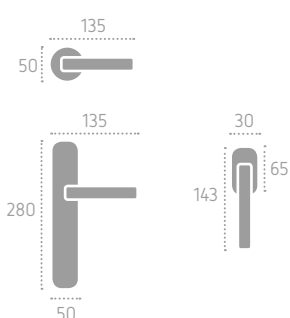

Ecotech
Ecological chrome
and varnish finishing.

B03 Bronzo Yester
Bronze Yester

C05 Cromo Lucido/Sabbiato
Polished / Sandblasted Chrome

001 Oro Lucido
Polished Gold

009 Oro Lucido/Sabbiato
Sandblasted Polished Gold