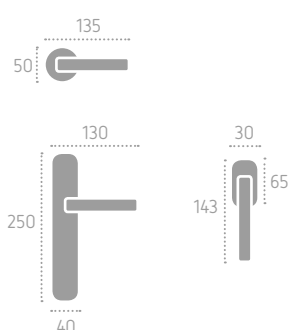

A127 | P14 (L01)