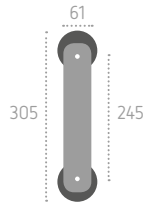

MG43 | **I07** (B03)