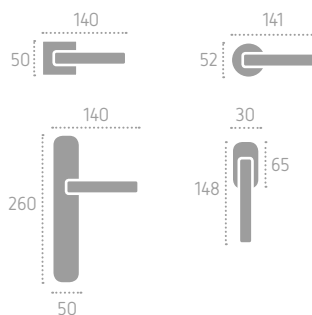

A161 | **RTX21** (C01)

B03 Bronzo Yester
Bronze Yester

C01 Cromo Lucido
Polished Chrome

C02 Cromo Satinato
Satin Chrome

N02 Nickel Satinato
Satin Nickel

D161 | **RRD** (C01)

A161 | P06 (C01)

Ecotech
Ecological chrome
and varnish finishing.