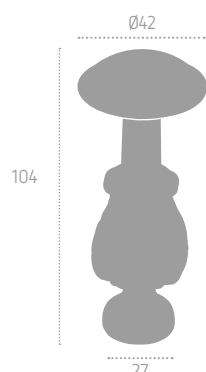

fermaporta

Series: Decor

Cod: FP03

Available in **brass**
Disponibile in **ottone**

A single article for two different uses
Un unico articolo per due diversi usi

Ecotech

Ecological chrome and varnish finishing.