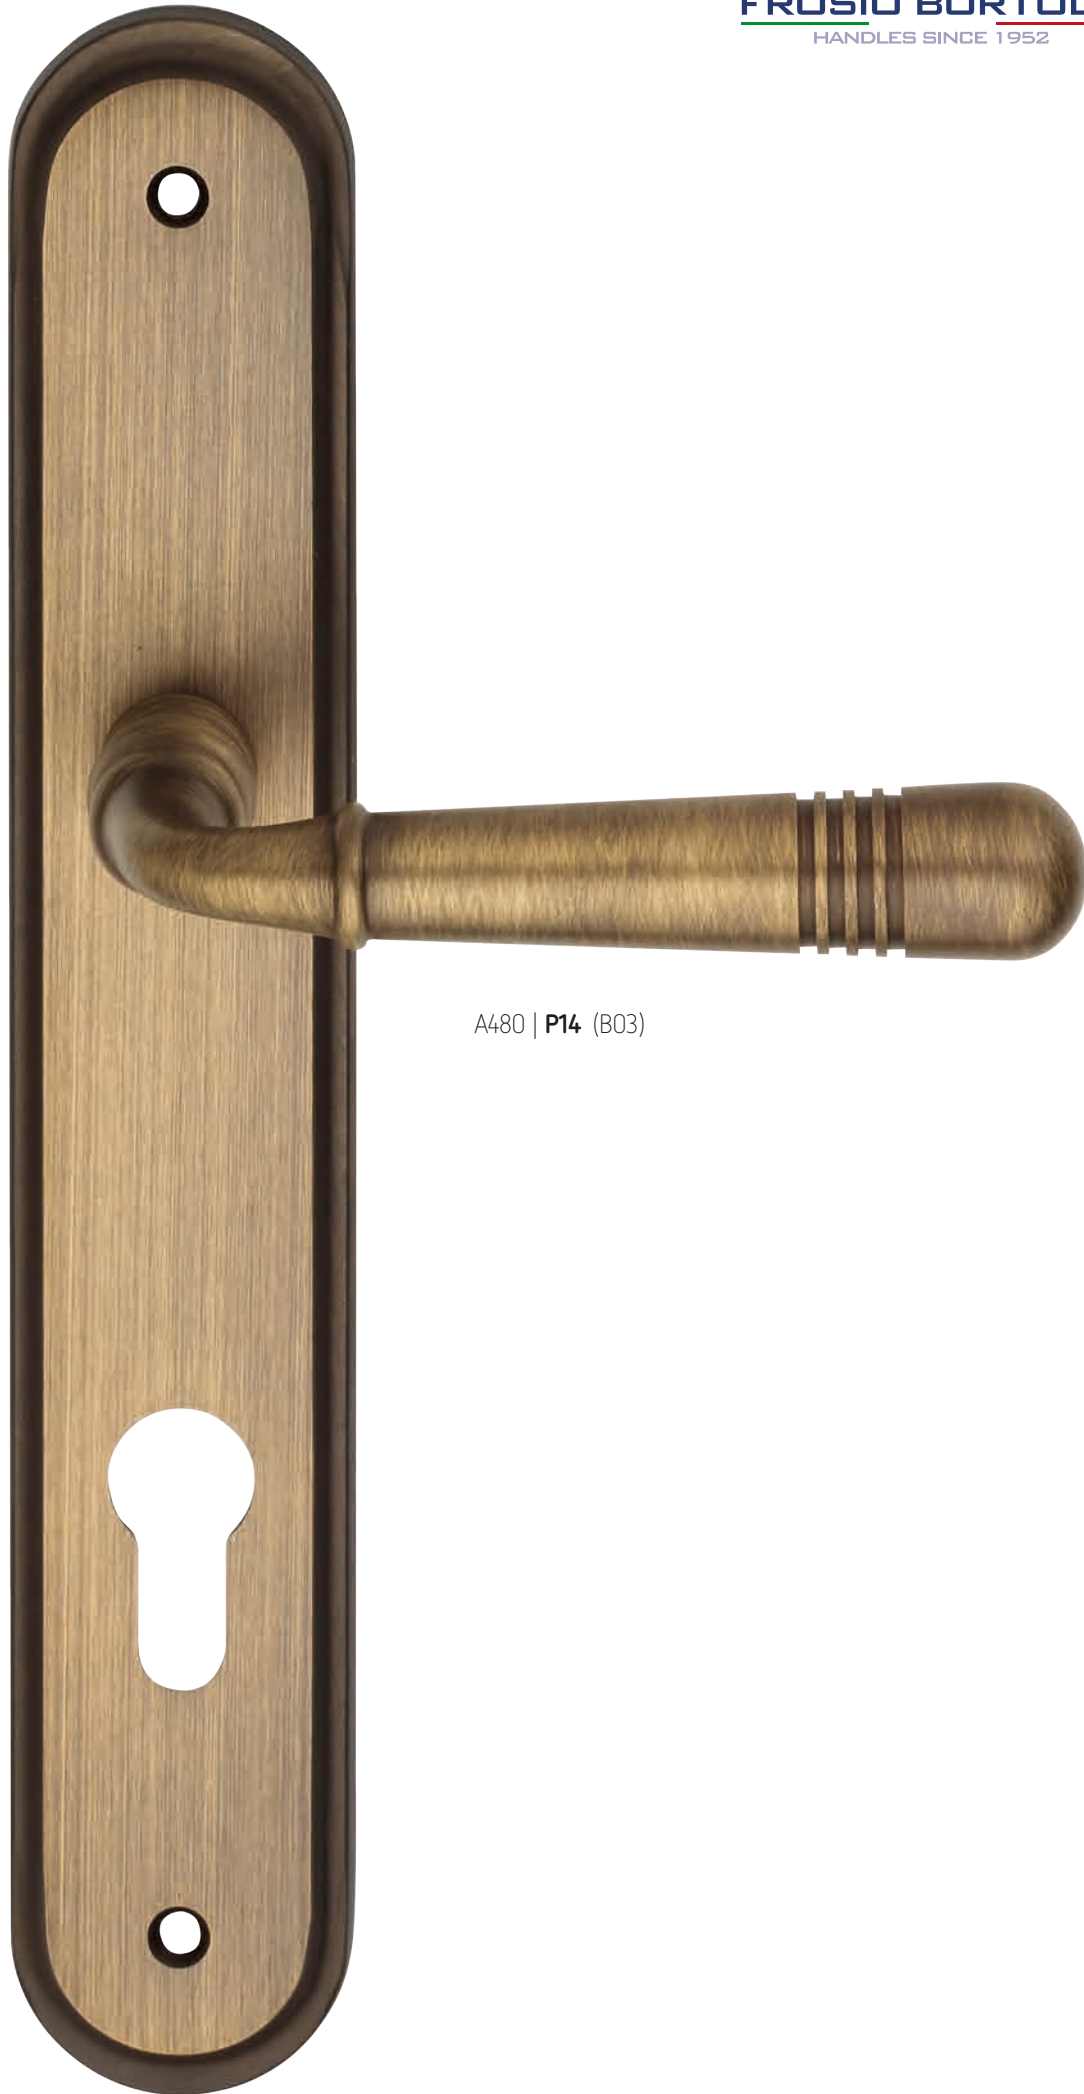

C01 Cromo Lucido
Polished Chrome

N10 Nickel Nero A Macchie Opaco
Antique Silver

D480 | **ROD** (B03)

A480 | P14 (B03)

Ecotech
Ecological chrome
and varnish finishing.

A481 | **ISRXX** (L01)

B03 Bronzo Yester
Bronze Yester