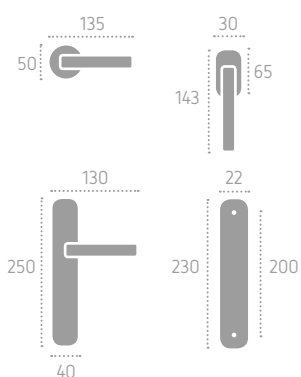

A143 | P14 (C03)