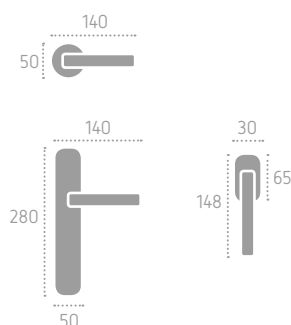

A203 | **P17** (L01)