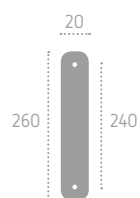

Ecological chrome
and varnish finishing.

MG15 (C02)

B01 Bronzo Graffiato Lucido
Scratched Polish Bronze

C01 Cromo Lucido
Polished Chrome

C02 Cromo Satinato
Satin Chrome

L01 Oliv
Polished Brass

354

maniglioni