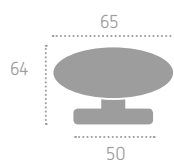

P016 (C02)

B01 Bronzo Graffiato Lucido
Scratched Polish Bronze

C01 Cromo Lucido
Polished Chrome

C02 Cromo Satinato
Satin Chrome

L01 Oliv
Polished Brass

Pomoli

Series: Cuore

Cod: P017