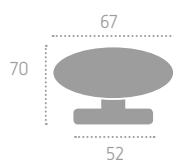

P010 (C02)

B01 Bronzo Graffiato Lucido
Scratched Polish Bronze

C02 Cromo Satinato
Satin Chrome

L01 Oliv
Polished Brass

P01 Pvd
Pvd