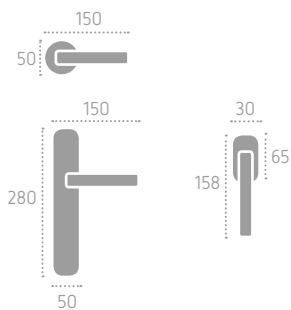

B03 Bronzo Yester
Bronze Yester

L01 Oliv
Polished Brass

N10 Nickel Nero a Macchie Opaco
Antique Silver

O17 Oro Francese e Rosso
French Gold and Red

A404 | **P04** (B03)