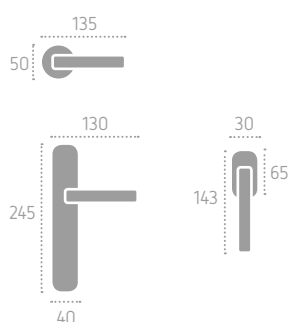

A270 | P28 (L01)