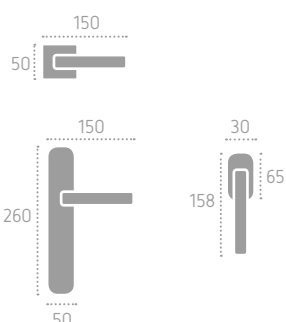

Ecotech
Ecological chrome
and varnish finishing.

Crystals from Swarovski®

C01 Cromo Lucido
Polished Chrome

C02 Cromo Satinato
Satin Chrome

N02 Nickel Satinato
Satin Nickel

001 Oro Lucido
Polished Gold