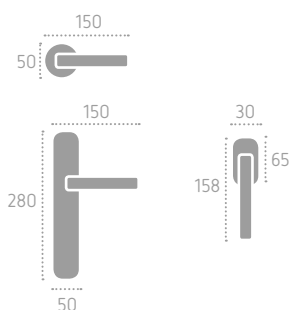

B03 Bronzo Yester
Bronze Yester

**B09 Bronzo Anticato
a Macchie Opaco**
Antique Bronze

C01 Cromo Lucido
Polished Chrome

L01 Oliv
Polished Brass