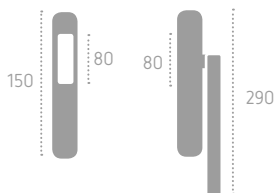

goccia

Series: **Alzante Ovale**

Cod: **MG60**

Available in **brass**

Disponibile in **ottone**

Ecotech

Ecological chrome
and varnish finishing.

C02 Cromo Satinato
Satin Chrome

L01 Oliv
Polished Brass

P01 Pvd
Pvd

goccia

Series: **Alzante Ovale**

Cod: **MG60**

Available in **brass**

Disponibile in **ottone**

Ecotech

Ecological chrome
and varnish finishing.

C02 Cromo Satinato
Satin Chrome

L01 Oliv
Polished Brass

P01 Pvd
Pvd

asti

Series: **Alzante Rettangolare**

Cod: **MG61**

Available in **zamak**

Disponibile in **zama**

Ecotech

Ecological chrome
and varnish finishing.

C01 Cromo Lucido
Polished Chrome

C02 Cromo Satinato
Satin Chrome

N52 Nero Opaco
Matt Black

asti

Series: **Alzante Rettangolare**

Cod: **MG61**

Available in **zamak**

Disponibile in **zama**

Ecotech

Ecological chrome
and varnish finishing.

C01 Cromo Lucido
Polished Chrome

C02 Cromo Satinato
Satin Chrome

N52 Nero Opaco
Matt Black