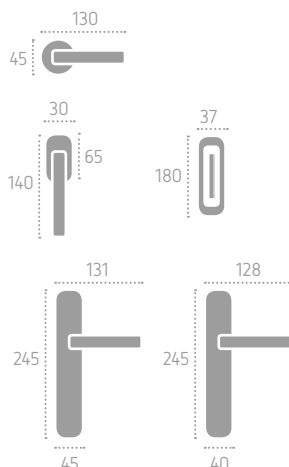

L01 Oliv
Polished Brass

A276 | **P28** (B01)

gaia
Series: Basic

Cod: A197 Available in brass
Disponibile in ottone
Available in zamak
Disponibile in zama

A197 | RTX59 (L01)

C031 | P77 (L01)

-  **C01 Cromo Lucido**
Polished Chrome
-  **C02 Cromo Satinato**
Satin Chrome
-  **L01 Oliv**
Polished Brass
-  **N02 Nickel Satinato**
Satin Nickel