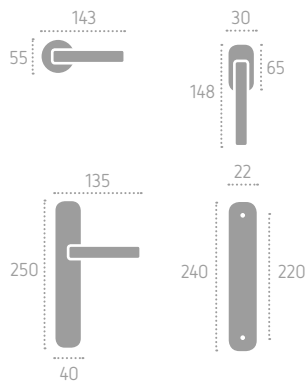

Ecotech
Ecological chrome
and varnish finishing.

C03 Cromo Lucido/Satinato
Polished/Satin Chrome

L03 OIsv
Polished Sandblasted Brass

N03 Nickel Lucido Satinato
Polished Satin Nickel