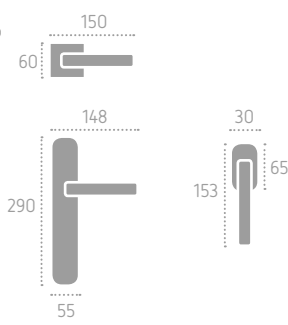

B03 Bronzo Yester
Bronze Yester

B08 Bronzo Scuro Sfumato Opaco
Dark Shaded Matt Bronze

B09 Bronzo Anticato a Macchie Opaco
Antique Bronze

001 Oro Lucido
Polished Gold