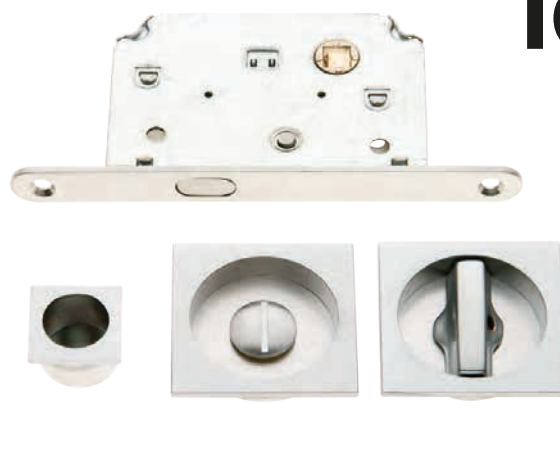

Series: Quadro

Cod: KQ04

Ecotech
Ecological chrome
and varnish finishing.

29

55

48

C01
Cromo Lucido
Polished Chrome

C02
Cromo Satinato
Satin Chrome