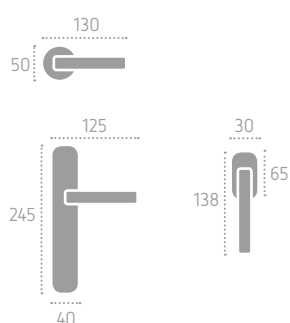

A105 | **P28** (C02)