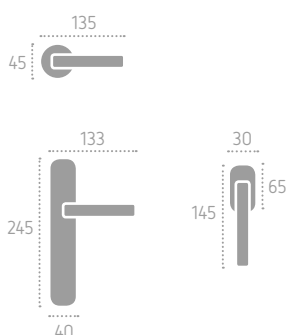

C03 Cromo Lucido/Satinato
Polished/Satin Chrome

L03 Olsv
Polished Sandblasted Brass

N03 Nickel Lucido Satinato
Polished Satin Nickel

A112 | **P28** (L03)