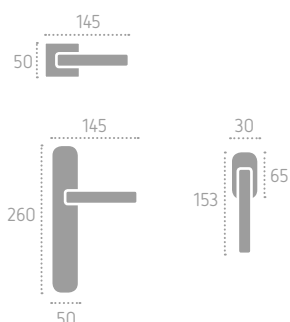

monza
SW
Series: Fashion

Cod: **A418**
Design: **Sergio Mori**

Available in **brass/zamak**
Disponibile in **ottone/zama**

forme®
entirely made in Italy

Ecotech
Ecological chrome
and varnish finishing.

C01 Cromo Lucido
Polished Chrome

C02 Cromo Satinato
Satin Chrome

N02 Nickel Satinato
Satin Nickel

O01 Oro Lucido
Polished Gold