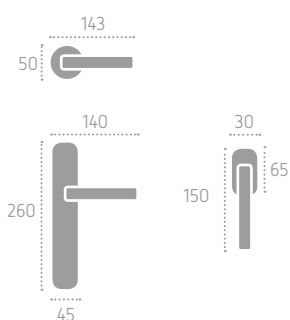

C01 Cromo Lucido
Polished Chrome

C02 Cromo Satinato
Satin Chrome

L01 Oliv
Polished Brass

N02 Nickel Satinato
Satin Nickel