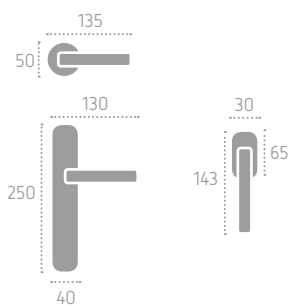

B03 Bronzo Yester
Bronze Yester

B09 Bronzo Anticato a Macchie Opaco
Antique Bronze

C01 Cromo Lucido
Polished Chrome

N10 Nickel Nero A Macchie Opaco
Antique Silver