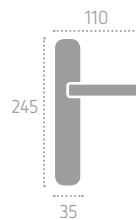

FROSIO BORTOLO

11700 - TEL. 0423/451111 - FAX 0423/451112

accessories

330

maniglioni

Series: King

Cod: MG51

Available in **aluminium and zamak**