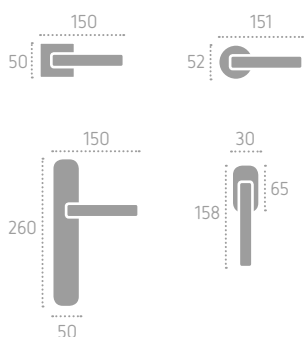

A422 | **P06** (N02)