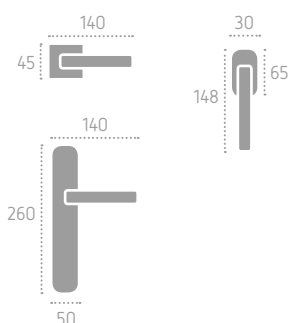

D261 | **RRD** (C03)

C03 Cromo Lucido/Satinato
Polished/Satin Chrome

N03 Nickel Lucido Satinato
Polished Satin Nickel