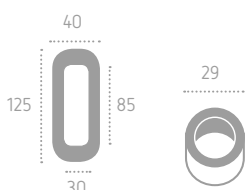

B01
Bronzo Graffiato Lucido
Scratched Polish Bronze