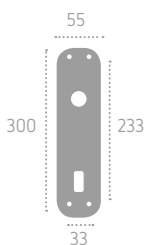

placche

Series: Damasco

Cod: P11

Available in **brass**
Disponibile in **ottone**

Ecotech
Ecological chrome
and varnish finishing.