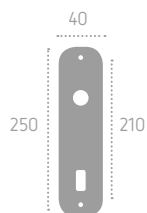

placche

Series: **Minorca**

Cod: **P10**

Available in **brass**

Disponibile in **ottone**

Ecotech

Ecological chrome
and varnish finishing.