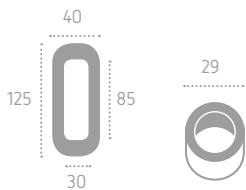

B01
Bronzo Graffiato Lucido
Scratched Polish Bronze