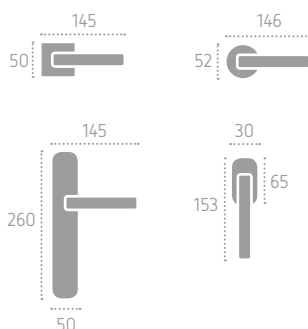

monza
Series: Fashion

Cod: **A413**
Design: **Sergio Mori**

Available in **brass/zamak**
Disponibile in **ottone/zama**

forme®
entirely made in Italy

Ecotech
Ecological chrome
and varnish finishing.

A413 | **RTS21** (C01)

C01 Cromo Lucido
Polished Chrome

C02 Cromo Satinato
Satin Chrome

N02 Nickel Satinato
Satin Nickel

N52 Nero Opaco
Matt Black