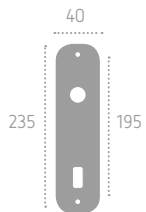

placche

Series: Milena

Cod: P09

Available in **brass/zamak**
Disponibile in **ottone/zama**

Ecotech
Ecological chrome
and varnish finishing.