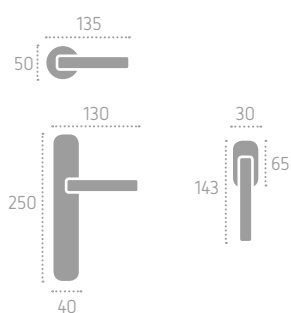

A181 | P14 (L01)