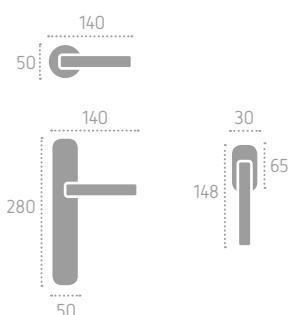

como
SW
Series: Vintage

Cod: A470

Available in **brass**
Disponibile in **ottone**

forme®
entirely made in Italy

Ecotech
Ecological chrome
and varnish finishing.

Crystals from Swarovski®

B03 Bronzo Yester
Bronze Yester

C01 Cromo Lucido
Polished Chrome

C02 Cromo Satinato
Satin Chrome

001 Oro Lucido
Polished Gold