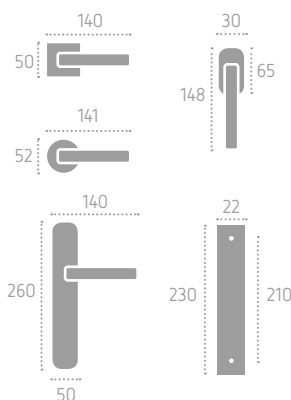

MG20 (C02)

D254 | **RRD** (C02)

A254 | **P06** (C02)

Ecotech
Ecological chrome
and varnish finishing.

A255 | **RQDOX** (C03)

A255 | **RTX21** (C03)

C03 Cromo Lucido/Satinato
Polished/Satin Chrome

N03 Nickel Lucido Satinato
Polished Satin Nickel