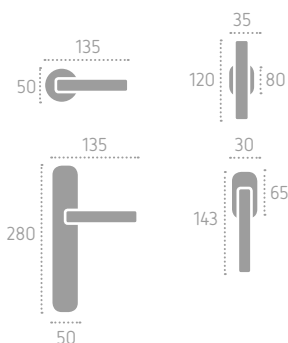

C05 Cromo Lucido/Sabbiato
Polished /Sandblasted Chrome

L01 Oliv
Polished Brass

001 Oro Lucido
Polished Gold

009 Oro Lucido/Sabbiato
Sandblasted Polished Gold