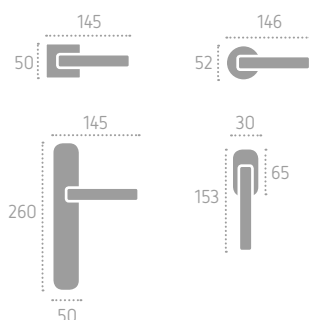

A256 | **P06** (C01)