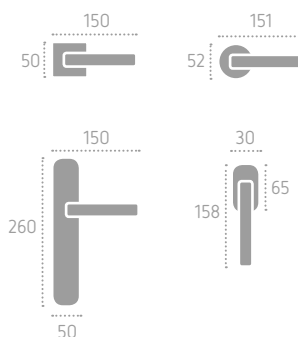

Ecotech
Ecological chrome
and varnish finishing.

C01 Cromo Lucido
Polished Chrome

C02 Cromo Satinato
Satin Chrome

N02 Nickel Satinato
Satin Nickel

N52 Nero Opaco
Matt Black