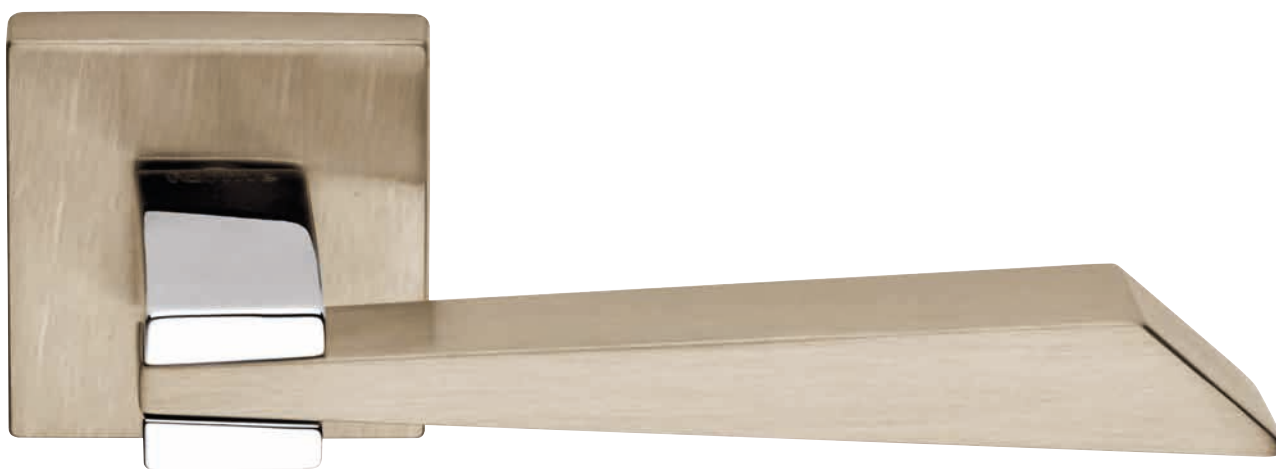

Ecotech
Ecological chrome
and varnish finishing.

A160 | **RDQ0X** (C10)