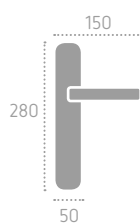

Ecotech
Ecological chrome
and varnish finishing.

C01 Cromo Lucido
Polished Chrome

C02 Cromo Satinato
Satin Chrome

L01 Oliv
Polished Brass

001 Oro Lucido
Polished Gold