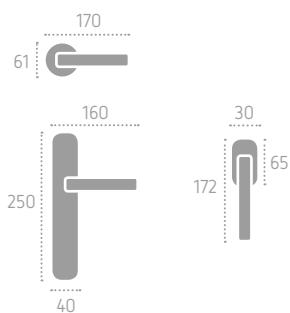

A234 | **P31** (B08)

D234 | **ROD** (B08)

Ecotech
Ecological chrome
and varnish finishing.

A233 | **ISDXX** (B03)

B03 Bronzo Yester
Bronze Yester

B08 Bronzo Scuro Sfumato Opaco
Dark Shaded Matt Bronze

B09 Bronzo Anticato a Macchie Opaco
Antique Bronze