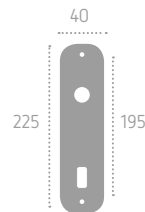

placche

Series: Martina

Cod: P08

Available in **brass**
Disponibile in **ottone**

Ecotech
Ecological chrome
and varnish finishing.