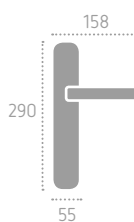

MG43 | **I07** (B03)