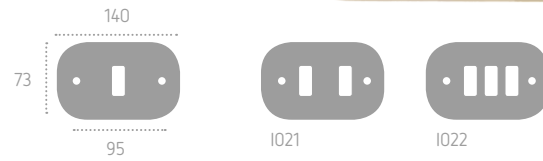

coprinterruttori

Series: **Ovale**

Cod: **I020**

Available in **brass**
Disponibile in **ottone**

Ecotech
Ecological chrome
and varnish finishing.