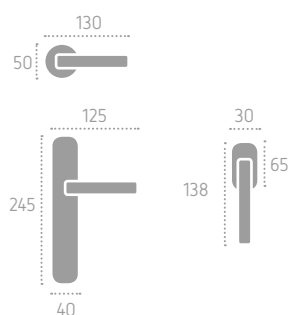

A276 | **P28** (B01)