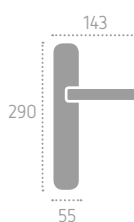

Ecotech
Ecological chrome
and varnish finishing.

B03 Bronzo Yester
Bronze Yester

B08 Bronzo Scuro Sfumato Opaco
Dark Shaded Matt Bronze

B09 Bronzo Anticato a Macchie Opaco
Antique Bronze

001 Oro Lucido
Polished Gold