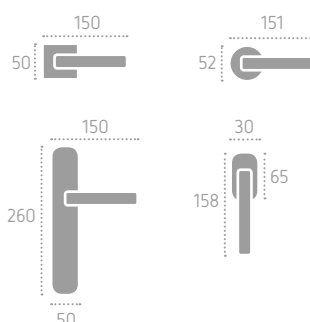

A278 | **P06** (C02)