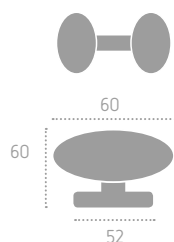

P017 | RTX21 (C02)

B01 Bronzo Graffiato Lucido
Scratched Polish Bronze

C02 Cromo Satinato
Satin Chrome

L01 Oliv
Polished Brass

Pomoli

Series: Asti

Cod: P018

Available in **brass**
Disponibile in **ottone**

Ecotech
Ecological chrome
and varnish finishing.