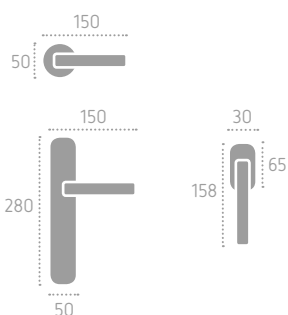

Ecotech
Ecological chrome
and varnish finishing.

A475 | **ISRXX** (B08)

B01 Bronzo Graffiato Lucido
Scratched Polish Bronze

B03 Bronzo Yester
Bronze Yester

B08 Bronzo Scuro Sfumato Opaco
Dark Shaded Matt Bronze

N10 Nickel Nero a Macchie Opaco
Antique Silver

D475 | **ROD** (B08)