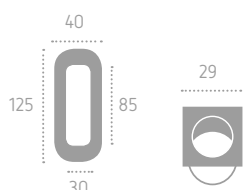

C01
Cromo Lucido
Polished Chrome

C02
Cromo Satinato
Satin Chrome