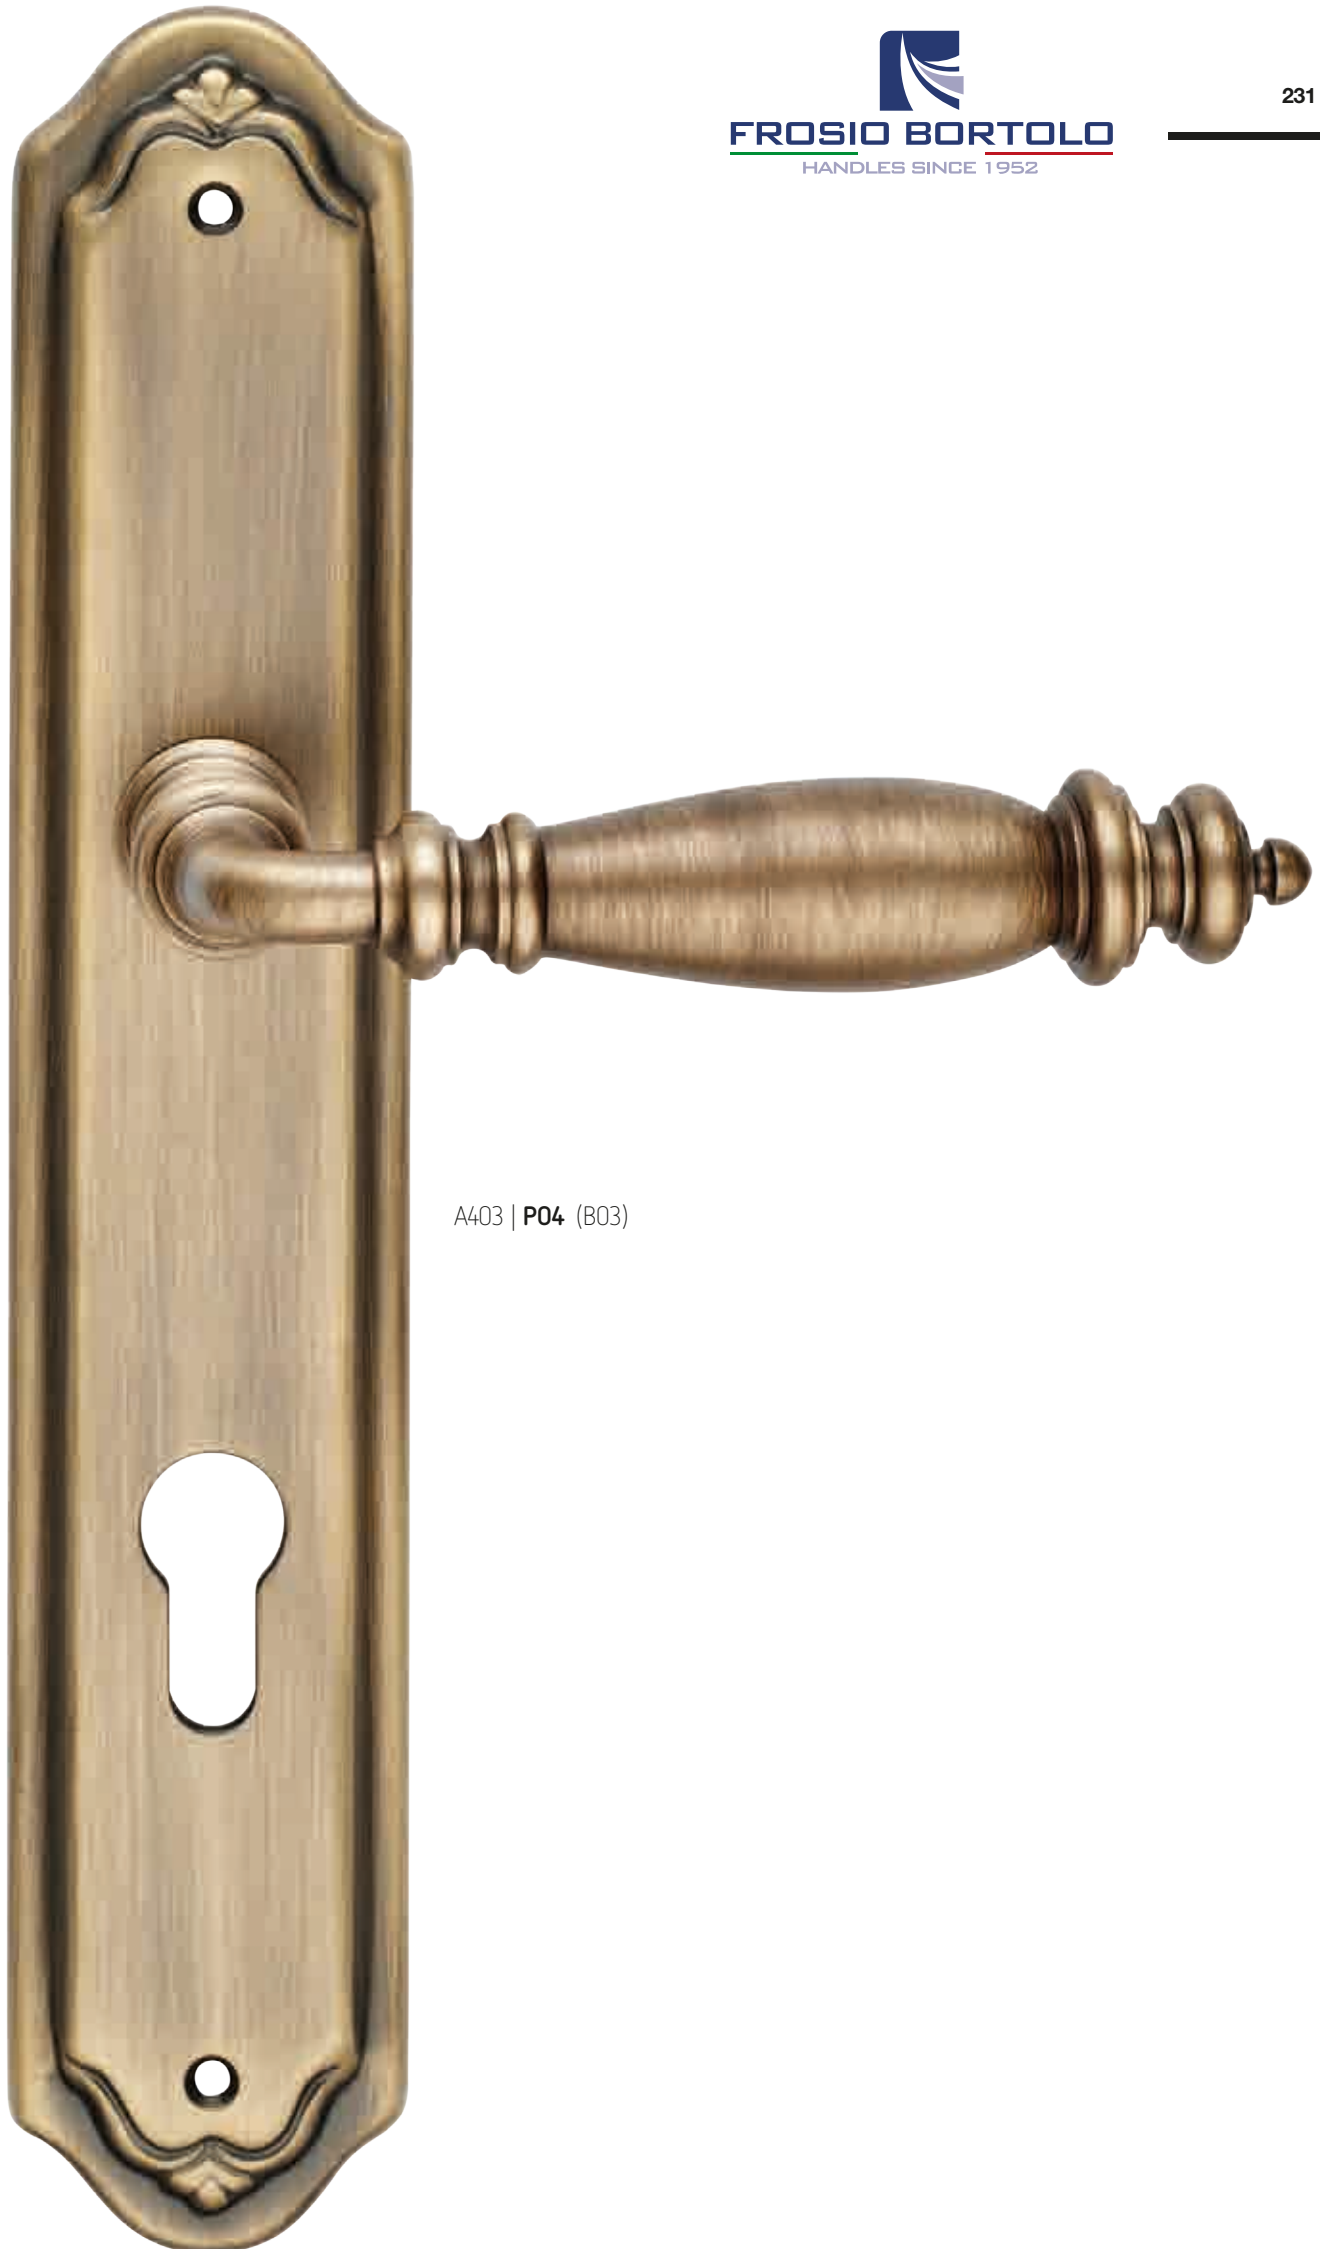

A403 | P04 (B03)