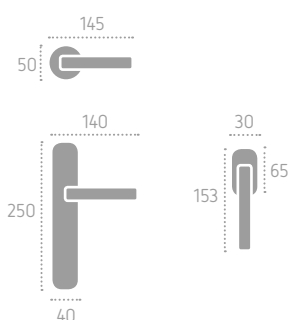

A146 | P14 (L01)