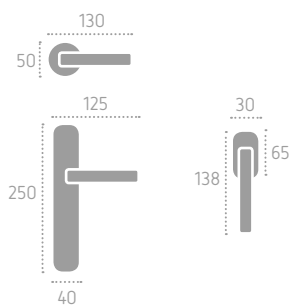

Ecotech
Ecological chrome
and varnish finishing.

A481 | **ISRXX** (L01)

B03 Bronzo Yester
Bronze Yester

B09 Bronzo Anticato a Macchie Opaco
Antique Bronze

C01 Cromo Lucido
Polished Chrome

L01 Oliv
Polished Brass