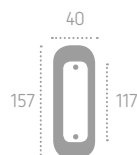

B03 Bronzo Yester
Bronze Yester