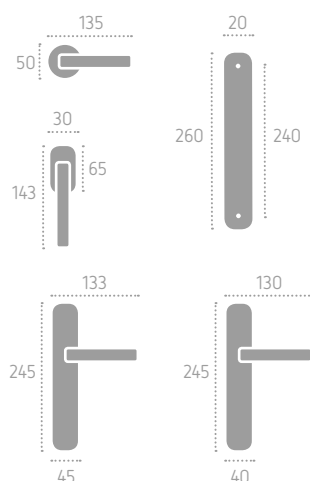

daniela
Series: Basic

Cod: A148

Available in **brass**
Disponibile in **ottone**
Available in **zamak**
Disponibile in **zama**

Ecotech
Ecological chrome
and varnish finishing.

A148 | IS3XX (C02)

B01 Bronzo Graffiato Lucido
Scratched Polish Bronze

C01 Cromo Lucido
Polished Chrome

C02 Cromo Satinato
Satin Chrome

L01 Oliv
Polished Brass