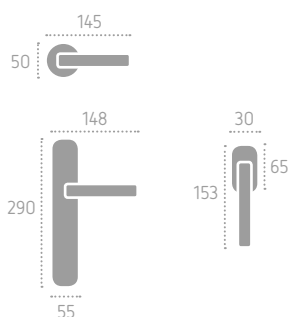

**perugia
cracklè**
Series: Vintage

Cod: A462

Available in **brass**
Disponibile in **ottone**

forme®
entirely made in Italy

Ecotech
Ecological chrome
and varnish finishing.

B03 Bronzo Yester
Bronze Yester

**B08 Bronzo Scuro
Sfumato Opaco**
Dark Shaded Matt Bronze

**B09 Bronzo Anticato
a Macchie Opaco**
Antique Bronze

L01 Oliv
Polished Brass