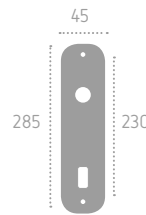

placche

Series: Siracusa

Cod: P12

Available in **brass**
Disponibile in **ottone**

Ecotech
Ecological chrome
and varnish finishing.

placche

Series: Damasco

Cod: P11