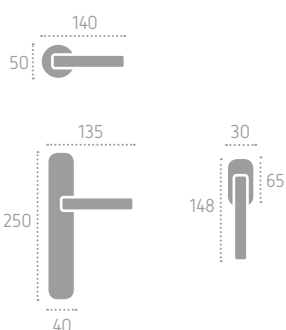

A150 | P14 (L01)