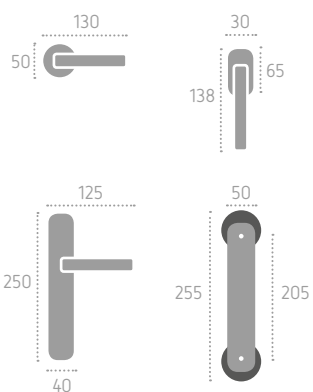

MG40 | **ISR** (L01)