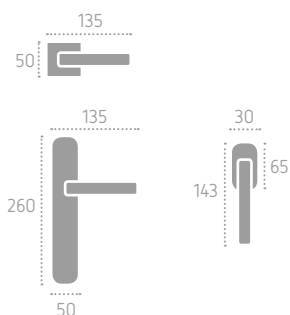

B03 Bronzo Yester
Bronze Yester

C01 Cromo Lucido
Polished Chrome

C02 Cromo Satinato
Satin Chrome

N02 Nickel Satinato
Satin Nickel

D406 | **RRD** (C02)

A406 | P06 (C02)

Ecotech
Ecological chrome
and varnish finishing.