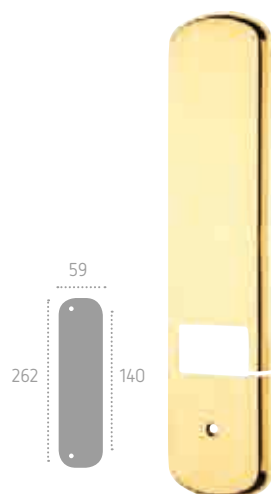

Series: Wc

Cod: NS04

Set nottolino wc lib/occ con
rosetta tonda e vite emergenza t/c**Ecotech**
Ecological chrome
and varnish finishing.

copriavvolgibili

Series: Aurora

Cod: V010

Ecotech

Ecological chrome and varnish finishing.