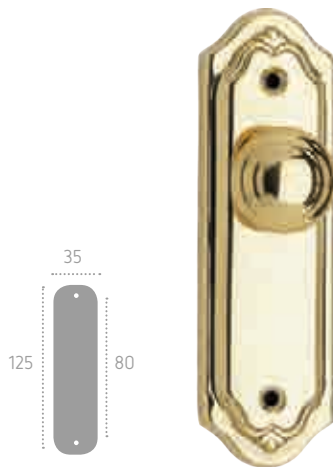

tirador

Cod: T011

Disponibile per quantità minima d'ordine

Ecotech
Ecological chrome
and varnish finishing.