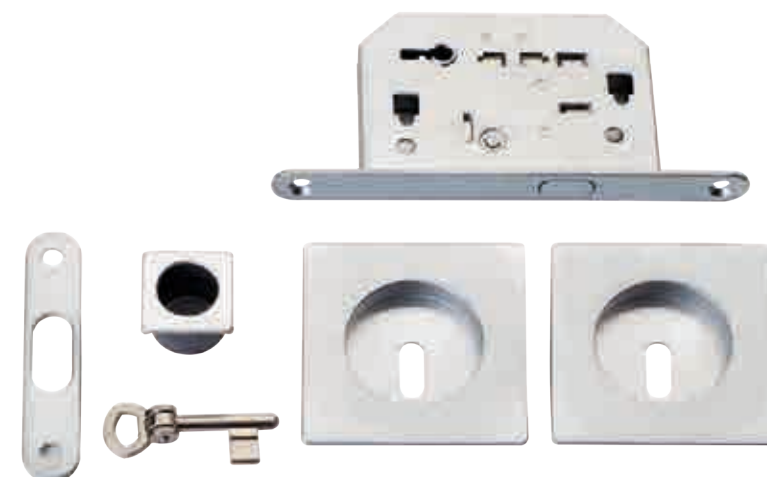

kit scorrevoli

Series: Asti

Cod: KA05

Ecotech
Ecological chrome
and varnish finishing.

29

70

48

70

C01
Cromo Lucido
Polished Chrome

C02
Cromo Satinato
Satin Chrome

KA05 (C02)