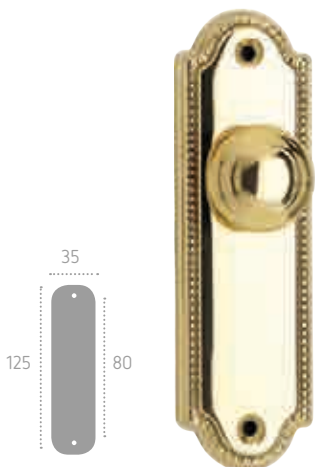

tirador

Cod: T010

Disponibile per quantità minima d'ordine

Ecotech
Ecological chrome
and varnish finishing.