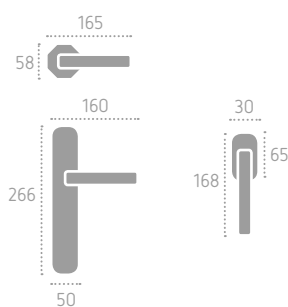

A217 | **P35** (C01)