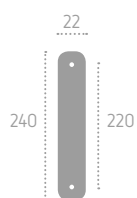

MG17 (C02)

B01 Bronzo Graffiato Lucido
Scratched Polish Bronze

C01 Cromo Lucido
Polished Chrome

C02 Cromo Satinato
Satin Chrome

L01 Oliv
Polished Brass