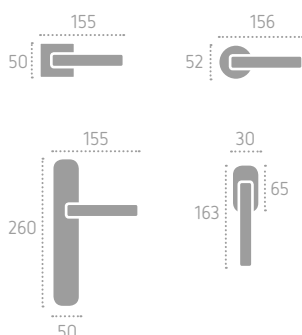

A201 | **P06** (N02)