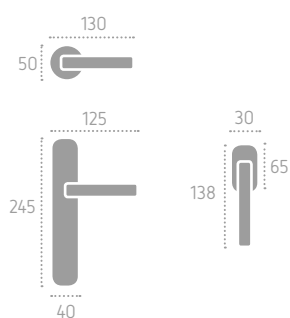

B01 Bronzo Graffiato Lucido
Scratched Polish Bronze

C01 Cromo Lucido
Polished Chrome

C02 Cromo Satinato
Satin Chrome

N02 Nickel Satinato
Satin Nickel

A273 | **P28** (C02)