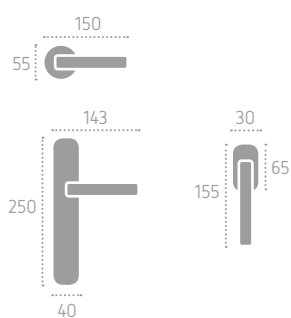

D149 | **ROD** (L03)

C03 Cromo Lucido/Satinato
Polished/Satin Chrome

L03 Olsv
Polished Sandblasted Brass

N03 Nickel Lucido Satinato
Polished Satin Nickel