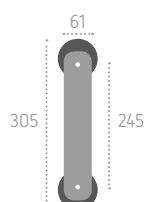

362

maniglioni

Series: Gemini

Cod: MG43

Available in **brass**

Disponibile in **ottone**

Ecotech

Ecological chrome
and varnish finishing.

forme®

entirely made in Italy

MG43 | I07 (B03)

B03 Bronzo Yester
Bronze Yester

**B09 Bronzo Anticato
a Macchie Opaco**
Antique Bronze

L01 Oliv
Polished Brass

**N10 Nickel Nero
a Macchie Opaco**
Antique Silver