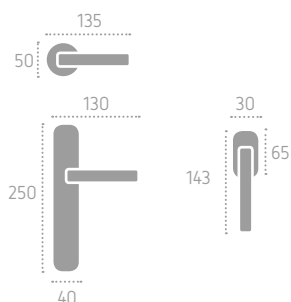

A191 | IS3XX (C03)

C03 Cromo Lucido/Satinato
Polished/Satin Chrome

L03 Olsv
Polished Sandblasted Brass

N03 Nickel Lucido Satinato
Polished Satin Nickel