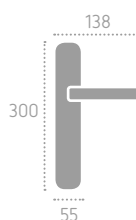

Ecotech
Ecological chrome
and varnish finishing.

B03 Bronzo Yester
Bronze Yester

B08 Bronzo Scuro Sfumato Opaco
Dark Shaded Matt Bronze

B09 Bronzo Anticato a Macchie Opaco
Antique Bronze

001 Oro Lucido
Polished Gold