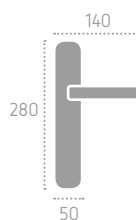

197

Ecotech
Ecological chrome
and varnish finishing.

A400 | **IS3XX** (C05)

C01 Cromo Lucido
Polished Chrome

C02 Cromo Satinato
Satin Chrome

C05 Cromo Lucido/Sabbiato
Polished / Sandblasted Chrome

N02 Nickel Satinato
Satin Nickel