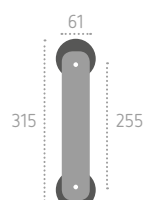

362

maniglioni

Series: Gemini

Cod: MG43

Available in **brass**

Disponibile in **ottone**

Ecotech

Ecological chrome
and varnish finishing.