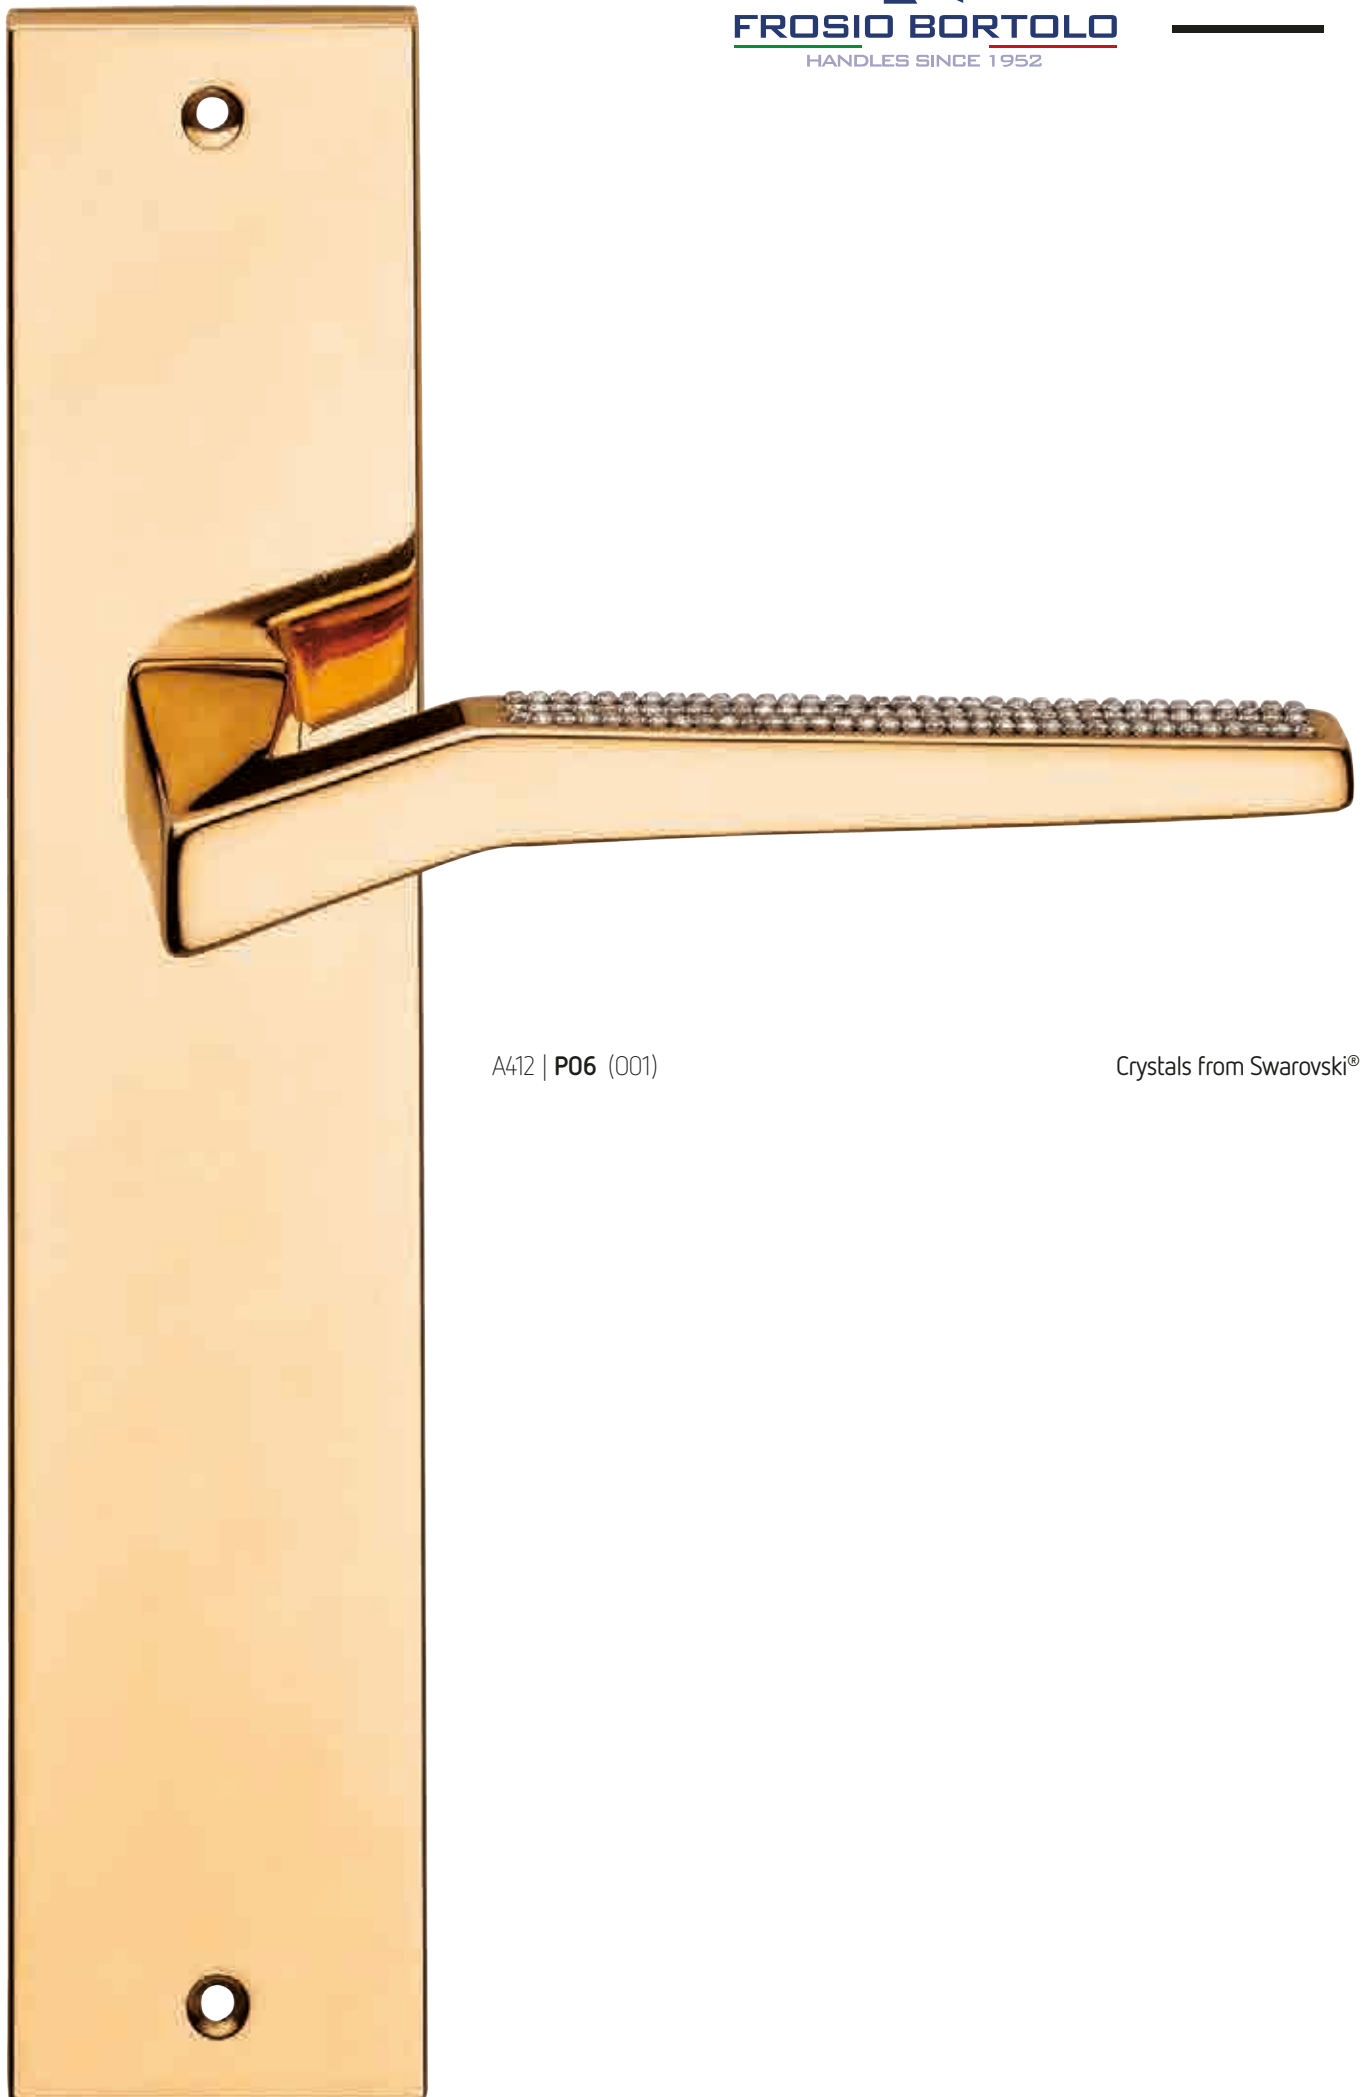

A412 | P06 (001)

Crystals from Swarovski®