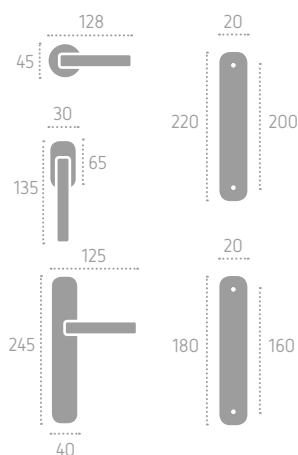

A107 | **P28** (C02)