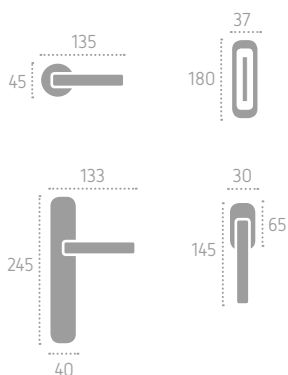

A115 | **P28** (L01)