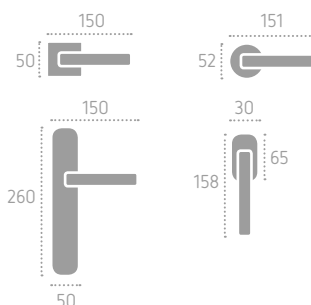

C01 Cromo Lucido
Polished Chrome

C02 Cromo Satinato
Satin Chrome

L01 Oliv
Polished Brass

N02 Nickel Satinato
Satin Nickel

D407 | **RRD** (C02)

A407 | **P06** (C02)

Ecotech
Ecological chrome
and varnish finishing.