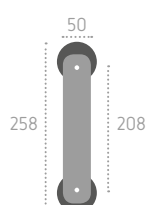

maniglioni

Series: **Veronica**

Cod: **MG47**

Available in **brass**

Disponibile in **ottone**

Ecotech

Ecological chrome
and varnish finishing.

forme®

entirely made in Italy

B03 Bronzo Yester
Bronze Yester

**B09 Bronzo Anticato
a Macchie Opaco**
Antique Bronze

L01 Oliv
Polished Brass

001 Oro Lucido
Polished Gold