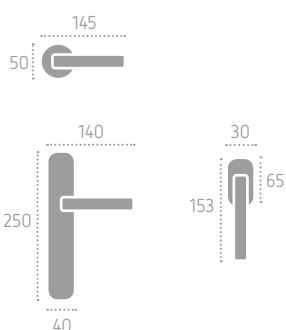

A168 | **P14** (C03)