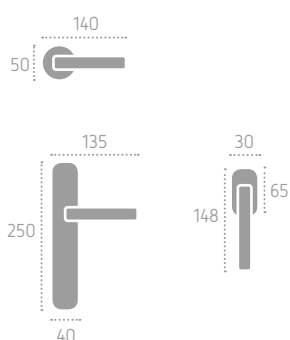

C03 Cromo Lucido/Satinato
Polished/Satin Chrome

L03 Olsv
Polished Sandblasted Brass

N03 Nickel Lucido Satinato
Polished Satin Nickel