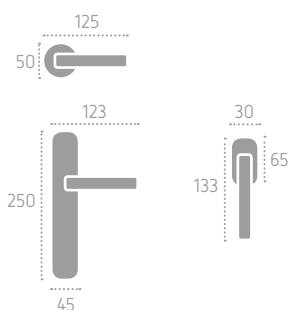

A455 | P17 (P52)

Ecotech
Ecological chrome
and varnish finishing.

A131 | **ISRXX** (B03)

B01 Bronzo Graffiato Lucido
Scratched Polish Bronze

B03 Bronzo Yester
Bronze Yester

L01 Oliv
Polished Brass

001 Oro Lucido
Polished Gold