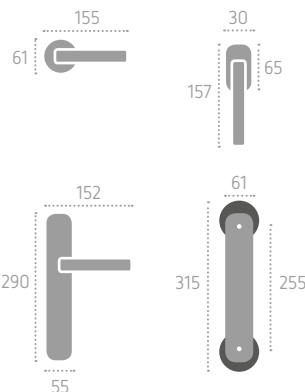

MG42 | **I07** (L01)