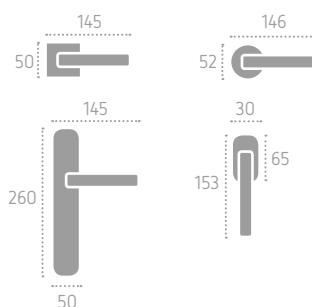

Ecotech
Ecological chrome
and varnish finishing.

B03 Bronzo Yester
Bronze Yester

C01 Cromo Lucido
Polished Chrome

C02 Cromo Satinato
Satin Chrome

N02 Nickel Satinato
Satin Nickel