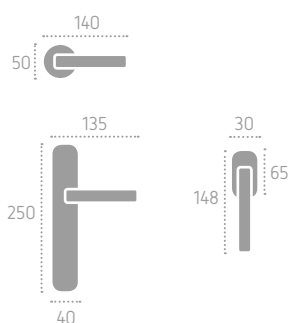

C01 Cromo Lucido
Polished Chrome

C02 Cromo Satinato
Satin Chrome

L01 Oliv
Polished Brass

A156 | P14 (B01)

marylin 2

Series: Basic

Cod: A169

Available in brass
Disponibile in ottone