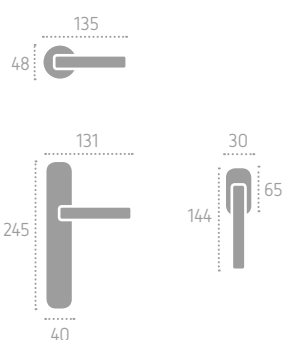

A195 | **P28** (C03)