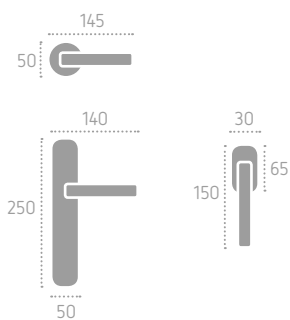

D178 | **ROD** (C03)

A178 | P14 (C03)

Ecotech
Ecological chrome
and varnish finishing.

A250 | **IS3XX** (C01)

C01 Cromo Lucido
Polished Chrome

C02 Cromo Satinato
Satin Chrome

L01 Oliv
Polished Brass

N02 Nickel Satinato
Satin Nickel