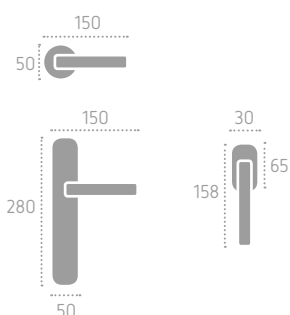

Ecotech
Ecological chrome
and varnish finishing.

C01 Cromo Lucido
Polished Chrome

C02 Cromo Satinato
Satin Chrome

**N10 Nickel Nero
a Macchie Opaco**
Antique Silver

001 Oro Lucido
Polished Gold