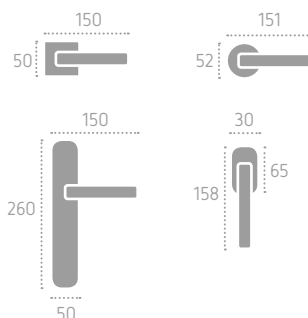

C03 Cromo Lucido/Satinato
Polished/Satin Chrome

N03 Nickel Lucido Satinato
Polished Satin Nickel