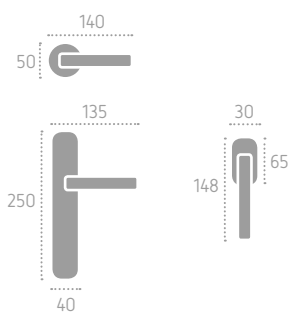

D153 | **ROD** (C03)

C03 Cromo Lucido/Satinato
Polished/Satin Chrome

L03 Olsv
Polished Sandblasted Brass

N03 Nickel Lucido Satinato
Polished Satin Nickel