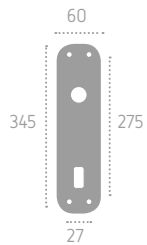

placche

Series: Siracusa

Cod: P12

Available in **brass**
Disponibile in **ottone**

Ecotech
Ecological chrome
and varnish finishing.

placche

Series: Damasco

Cod: P11