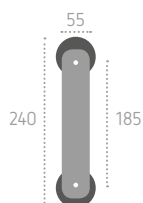

maniglioni

Series: Rosa

Cod: MG22

Available in **brass**

Disponibile in **ottone**

Ecotech
Ecological chrome
and varnish finishing.

MG22 | RMRXX (B03)

B01 Bronzo Graffiato Lucido
Scratched Polish Bronze

B03 Bronzo Yester
Bronze Yester

**B09 Bronzo Anticato
a Macchie Opaco**
Antique Bronze

P01 Pvd
Pvd