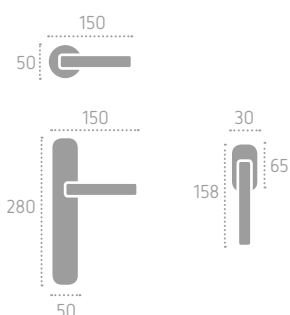

A474 | **P04** (C01)

D474 | **ROD** (C01)

FROSIO BORTOLO
HANDLES SINCE 1952

241

Ecotech
Ecological chrome
and varnish finishing.

A477 | **ISRXX** (B09)

B03 Bronzo Yester
Bronze Yester

B08 Bronzo Scuro Sfumato Opaco
Dark Shaded Matt Bronze