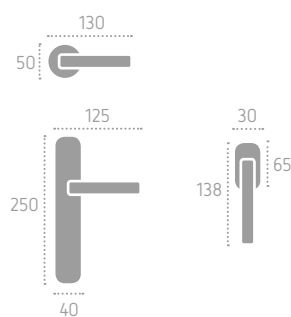

A224 | P14 (L01)