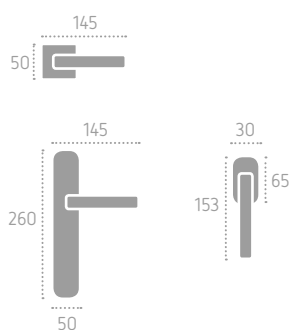

monza
sw
onda
Series: Fashion

Cod: **A414**
Design: **Sergio Mori**

Available in **brass/zamak**
Disponibile in **ottone/zama**

forme®
entirely made in Italy

Ecotech
Ecological chrome
and varnish finishing.

C01 Cromo Lucido
Polished Chrome

C02 Cromo Satinato
Satin Chrome

N02 Nickel Satinato
Satin Nickel

001 Oro Lucido
Polished Gold