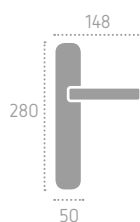

A421 | **P17** (N02)