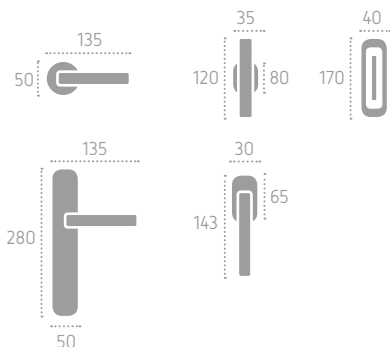

B03 Bronzo Yester
Bronze Yester

C05 Cromo Lucido/Sabbiato
Polished / Sandblasted Chrome

001 Oro Lucido
Polished Gold

009 Oro Lucido/Sabbiato
Sandblasted Polished Gold

FROSIO BORTOLO
HANDLES SINCE 1952

211

Ecotech
Ecological chrome
and varnish finishing.