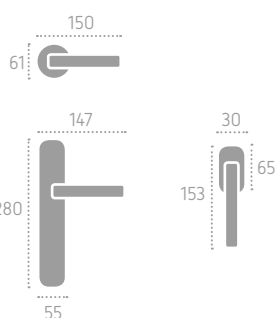

Ecotech
Ecological chrome
and varnish finishing.

A243 | **I07XX** (B03)

B01 Bronzo Graffiato Lucido
Scratched Polish Bronze

B03 Bronzo Yester
Bronze Yester

B08 Bronzo Scuro Sfumato Opaco
Dark Shaded Matt Bronze

001 Oro Lucido
Polished Gold

D243 | **ROD** (B03)