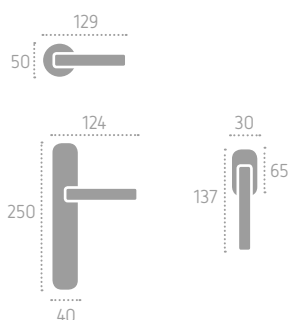

A248 | P14 (N02)