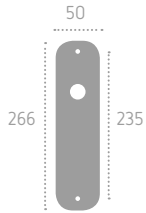

placche

Series: Atlas

Cod: P35

Available in **zamak**
Disponibile in **zama**

Ecotech
Ecological chrome
and varnish finishing.