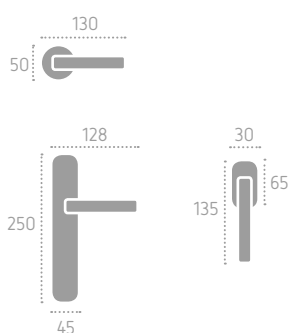

B01 Bronzo Graffiato Lucido
Scratched Polish Bronze

B03 Bronzo Yester
Bronze Yester

L01 Oliv
Polished Brass

N02 Nickel Satinato
Satin Nickel

A138 | P20 (B01)