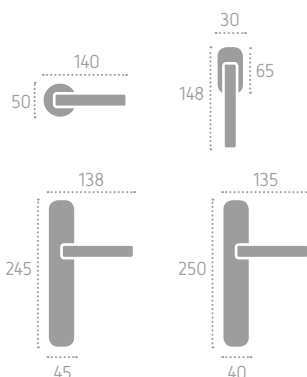

A189 | **P19** (L01)