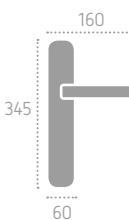

Ecotech
Ecological chrome
and varnish finishing.

B03 Bronzo Yester
Bronze Yester

B08 Bronzo Scuro Sfumato Opaco
Dark Shaded Matt Bronze

B09 Bronzo Anticato a Macchie Opaco
Antique Bronze

001 Oro Lucido
Polished Gold