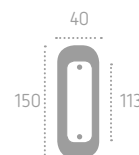

B01 Bronzo Graffiato Lucido
Scratched Polish Bronze