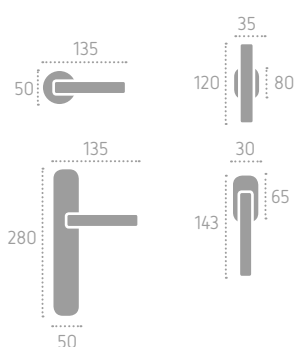

B03 Bronzo Yester
Bronze Yester

B08 Bronzo Scuro Sfumato Opaco
Dark Shaded Matt Bronze

001 Oro Lucido
Polished Gold

009 Oro Lucido/Sabbiato
Sandblasted Polished Gold