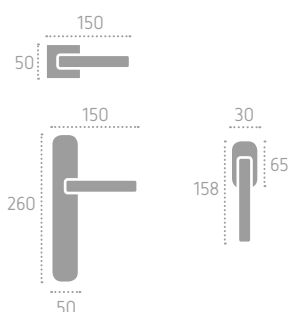

Ecotech
Ecological chrome
and varnish finishing.

A416 | **RQDOX** (001)

Crystals from Swarovski®

C01 Cromo Lucido
Polished Chrome

C02 Cromo Satinato
Satin Chrome

N02 Nickel Satinato
Satin Nickel

001 Oro Lucido
Polished Gold