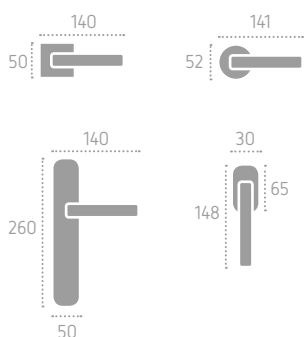

A252 | **P06** (B03)