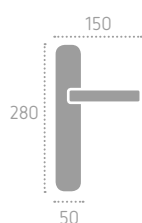

C01 Cromo Lucido
Polished Chrome

C02 Cromo Satinato
Satin Chrome

N02 Nickel Satinato
Satin Nickel

A242 | P17 (C01)

D242 | ROD (C01)

FROSIO BORTOLO
HANDLES SINCE 1952

207

Ecotech
Ecological chrome
and varnish finishing.