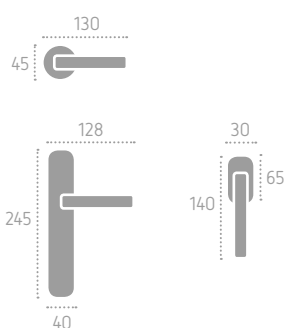

A166 | P28 (C02)