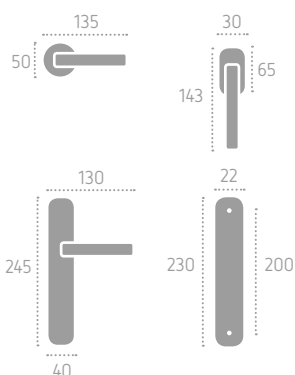

L01 Oliv
Polished Brass

A137 | **P28** (L01)

MG10 (L01)

luxor 2

Series: Basic

Cod: A143

Available in brass
Disponibile in ottone
Available in zamak
Disponibile in zama

Ecotech
Ecological chrome
and varnish finishing.