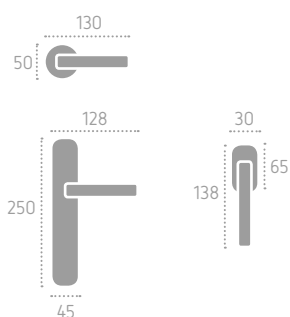

Ecotech
Ecological chrome
and varnish finishing.

B03 Bronzo Yester
Bronze Yester

**B09 Bronzo Anticato
a Macchie Opaco**
Antique Bronze

C01 Cromo Lucido
Polished Chrome

**N10 Nickel Nero
a Macchie Opaco**
Antique Silver