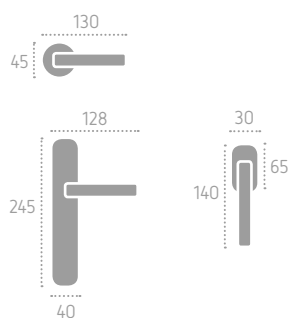

A173 | P28 (C02)