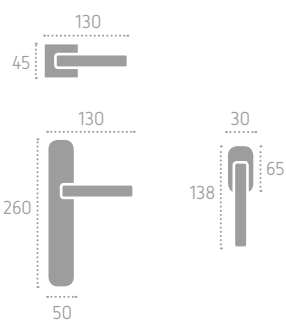

D275 | **RRD** (C03)

C03 Cromo Lucido/Satinato
Polished/Satin Chrome

N03 Nickel Lucido Satinato
Polished Satin Nickel