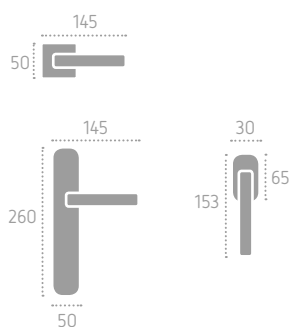

A415 | **RQDOX** (001)

Crystals from Swarovski®

C01 Cromo Lucido
Polished Chrome

C02 Cromo Satinato
Satin Chrome

N02 Nickel Satinato
Satin Nickel

001 Oro Lucido
Polished Gold