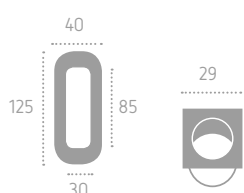

C01
Cromo Lucido
Polished Chrome

C02
Cromo Satinato
Satin Chrome