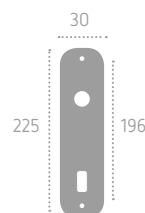

placche

Series: Vienna

Cod: P27

Available in **brass**
Disponibile in **ottone**

Ecotech
Ecological chrome
and varnish finishing.