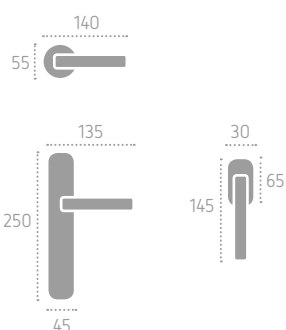

Ecotech
Ecological chrome
and varnish finishing.

B03 Bronzo Yester
Bronze Yester

C01 Cromo Lucido
Polished Chrome

L01 Oliv
Polished Brass

001 Oro Lucido
Polished Gold