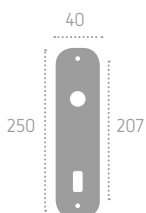

placche

Series: Thea

Cod: P14

Available in **brass**
Disponibile in **ottone**

Ecotech
Ecological chrome
and varnish finishing.

placche

Series: Vienna

Cod: P27