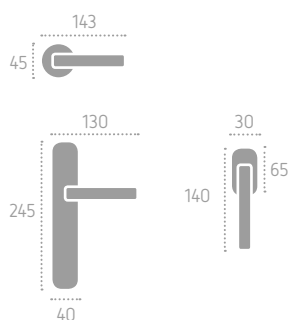

A109 | **RTX59** (C01)

B01 Bronzo Graffiato Lucido
Scratched Polish Bronze

C01 Cromo Lucido
Polished Chrome

C02 Cromo Satinato
Satin Chrome

L01 Oliv
Polished Brass

A109 | **P28** (C01)

lena
Series: Basic

Cod: A207 Available in brass
Disponibile in ottone