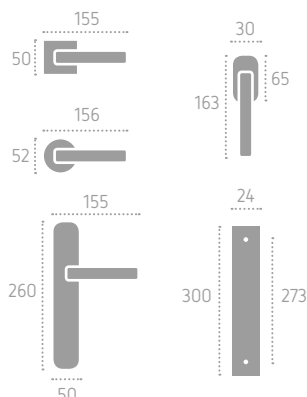

Ecotech
Ecological chrome
and varnish finishing.

C01 Cromo Lucido
Polished Chrome

C02 Cromo Satinato
Satin Chrome

N02 Nickel Satinato
Satin Nickel

N52 Nero Opaco
Matt Black