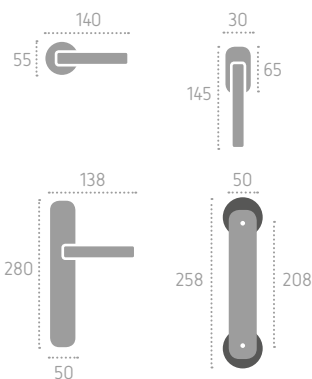

MG47 | **ISA** (001)

B03 Bronze Yester
Bronze Yester

B09 Bronze Anticato a Macchie Opaco
Antique Bronze

L01 Oliv
Polished Brass

001 Oro Lucido
Polished Gold

A102 | **P26** (001)

D102 | **ROD** (001)

FROSIO BORTOLO
HANDLES SINCE 1952