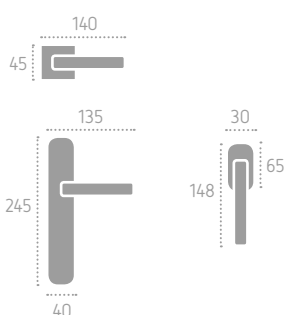

C01 Cromo Lucido
Polished Chrome

C02 Cromo Satinato
Satin Chrome

N02 Nickel Satinato
Satin Nickel

A262 | **P28** (C02)