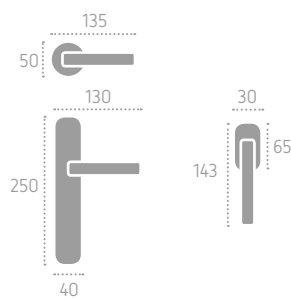

Ecotech
Ecological chrome
and varnish finishing.

A237 | IS3XX (C03)

C03 Cromo Lucido/Satinato
Polished/Satin Chrome

L03 OIsv
Polished Sandblasted Brass

N03 Nickel Lucido Satinato
Polished Satin Nickel

D237 | ROD (C03)