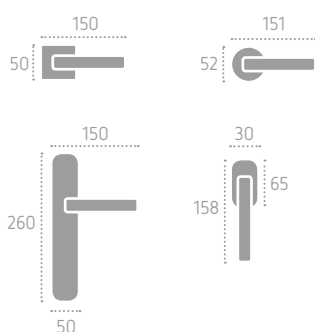

Ecotech
Ecological chrome
and varnish finishing.

C01 Cromo Lucido
Polished Chrome

C02 Cromo Satinato
Satin Chrome

N02 Nickel Satinato
Satin Nickel

001 Oro Lucido
Polished Gold