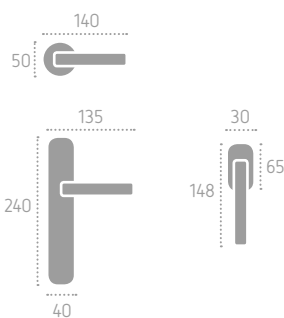

Ecotech
Ecological chrome
and varnish finishing.

C01 Cromo Lucido
Polished Chrome

C02 Cromo Satinato
Satin Chrome

C05 Cromo Lucido/Sabbiato
Polished / Sandblasted Chrome

N02 Nickel Satinato
Satin Nickel