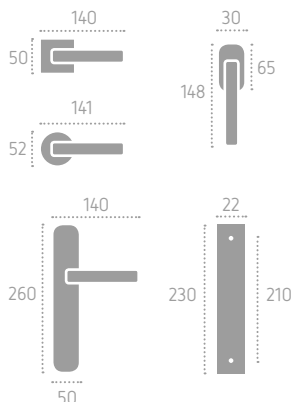

Ecotech
Ecological chrome
and varnish finishing.

C01 Cromo Lucido
Polished Chrome

C02 Cromo Satinato
Satin Chrome

N02 Nickel Satinato
Satin Nickel

N52 Nero Opaco
Matt Black