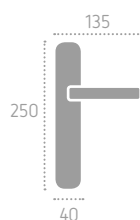

Ecotech
Ecological chrome
and varnish finishing.

B03 Bronzo Yester
Bronze Yester

C01 Cromo Lucido
Polished Chrome

C02 Cromo Satinato
Satin Chrome

N02 Nickel Satinato
Satin Nickel