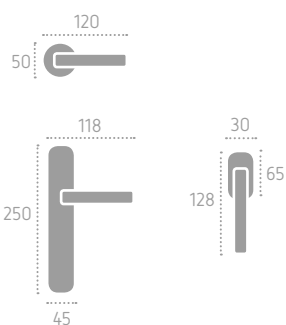

Ecotech
Ecological chrome
and varnish finishing.

B01 Bronzo Graffiato Lucido
Scratched Polish Bronze

B03 Bronzo Yester
Bronze Yester

**B09 Bronzo Anticato
a Macchie Opaco**
Antique Bronze

**N10 Nickel Nero
a Macchie Opaco**
Antique Silver