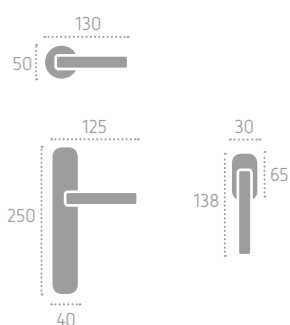

L01 Oliv
Polished Brass

A167 | **P14** (L01)

norma 2
Series: Basic

Cod: A223

Available in **brass**
Disponibile in **ottone**
Available in **zamak**
Disponibile in **zama**

Ecotech
Ecological chrome
and varnish finishing.