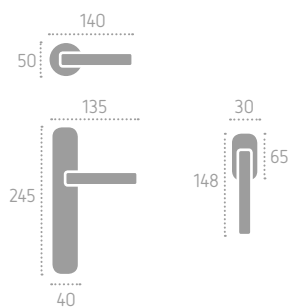

C01 Cromo Lucido
Polished Chrome

C02 Cromo Satinato
Satin Chrome

L01 Oliv
Polished Brass

N02 Nickel Satinato
Satin Nickel

D408 | **ROD** (L01)

A408 | P28 (L01)

Ecotech
Ecological chrome
and varnish finishing.