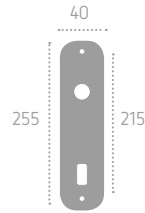

placche

Series: Lena

Cod: P32

Available in **brass**
Disponibile in **ottone**

Ecotech
Ecological chrome
and varnish finishing.