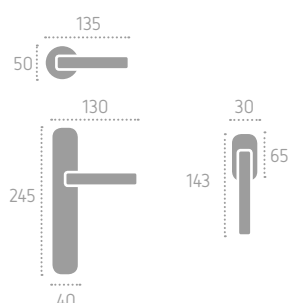

B01 Bronzo Graffiato Lucido
Scratched Polish Bronze

C01 Cromo Lucido
Polished Chrome

C02 Cromo Satinato
Satin Chrome

L01 Oliv
Polished Brass

A193 | P28 (L01)

brigitte 2

Series: Basic

Cod: A191