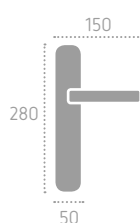

Ecotech
Ecological chrome
and varnish finishing.

B03 Bronzo Yester
Bronze Yester

B08 Bronzo Scuro Sfumato Opaco
Dark Shaded Matt Bronze

B09 Bronzo Anticato a Macchie Opaco
Antique Bronze

N10 Nickel Nero a Macchie Opaco
Antique Silver