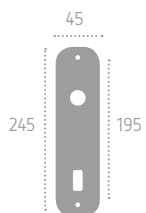

placche

Series: Godzilla light 2

Cod: P18

Available in **iron**
Disponibile in **ferro**

Ecotech

Ecological chrome
and varnish finishing.