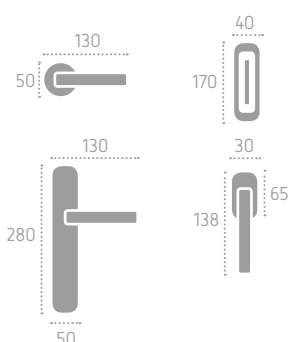

C015 | **P73** (P52)