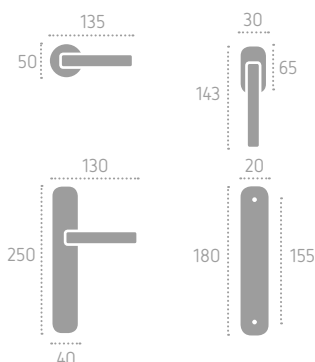

Ecotech
Ecological chrome
and varnish finishing.

B01 Bronzo Graffiato Lucido
Scratched Polish Bronze

B03 Bronzo Yester
Bronze Yester

L01 Oliv
Polished Brass

001 Oro Lucido
Polished Gold