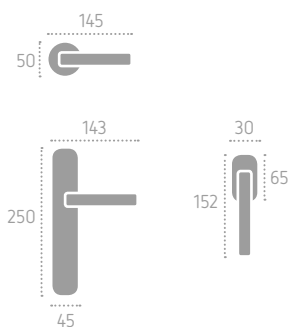

Ecotech
Ecological chrome
and varnish finishing.

A228 | **ISRXX** (B03)

B03 Bronzo Yester
Bronze Yester

**B09 Bronzo Anticato
a Macchie Opaco**
Antique Bronze

L01 Oliv
Polished Brass

**N10 Nickel Nero
a Macchie Opaco**
Antique Silver