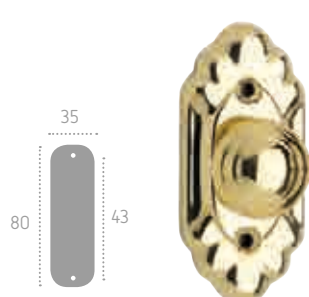

tirador

Cod: T015

Disponibile per quantità minima d'ordine

Ecotech
Ecological chrome
and varnish finishing.