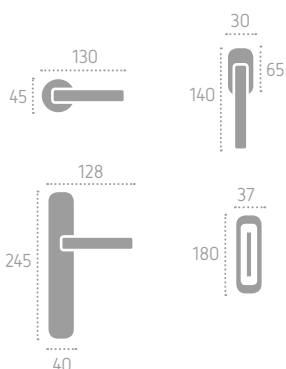

A111 | P28 (L01)