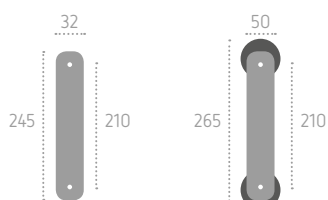

352

maniglioni

Series: Arco

Cod: MG12

Available in **zamak**

Disponibile in **zama**

Ecotech

Ecological chrome
and varnish finishing.

forme®

entirely made in Italy

B03 Bronzo Yester
Bronze Yester

C01 Cromo Lucido
Polished Chrome

C02 Cromo Satinato
Satin Chrome

P01 Pvd
Pvd