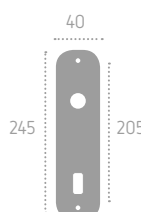

placche

Series: Goccia

Cod: P28

Available in **brass/zamak**
Disponibile in **ottone/zama**

Ecotech

Ecological chrome
and varnish finishing.