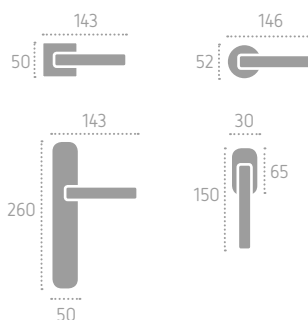

Ecotech
Ecological chrome
and varnish finishing.

C01 Cromo Lucido
Polished Chrome

C02 Cromo Satinato
Satin Chrome

N02 Nickel Satinato
Satin Nickel

N16 Nickel Perla
Nickel Pearl