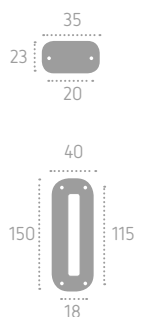

Placca Incasso

Series: idra

Cod: PI03

Available in **brass / zamak**
Disponibile in **ottone / zama**

Ecotech
Ecological chrome
and varnish finishing.

C01 Cromo Lucido
Polished Chrome

C02 Cromo Satinato
Satin Chrome

Placca Incasso

Series: Decor

Cod: PI02

Available in **brass**
Disponibile in **ottone**

Ecotech
Ecological chrome
and varnish finishing.

B03 Bronzo Yester
Bronze Yester

**B09 Bronzo Anticato
a Macchie Opaco**
Antique Bronze

L01 Oliv
Polished Brass

**N10 Nickel Nero
a Macchie Opaco**
Antique Silver

Cremonesi per Aste

373

Series: Anello

Cod: C030

Available in **brass**
Disponibile in **ottone**

Ecotech
Ecological chrome
and varnish finishing.

Cremonesi per Aste

Series: Gaia

Cod: C031

Available in **brass**
Disponibile in **ottone**

Ecotech
Ecological chrome
and varnish finishing.