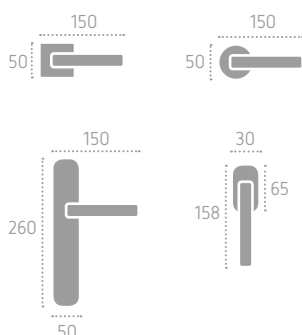

A216 | P06 (C02)