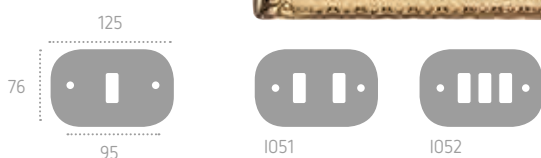

placche

Series: Asti

Cod: P06

Available in **zamak**
Disponibile in **zama**

Ecotech

Ecological chrome
and varnish finishing.

placche

Series: Godzilla