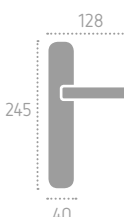

C03 Cromo Lucido/Satinato
Polished/Satin Chrome

L03 Olsv
Polished Sandblasted Brass

N03 Nickel Lucido Satinato
Polished Satin Nickel

A163 | P28 (L03)