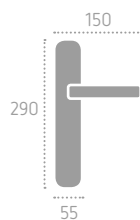

A202 | **P29** (B03)