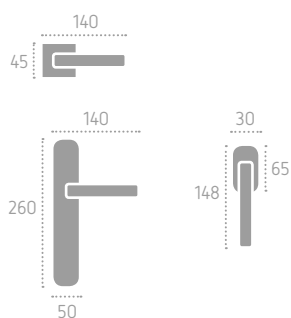

B03 Bronzo Yester
Bronze Yester

C01 Cromo Lucido
Polished Chrome

C02 Cromo Satinato
Satin Chrome

N02 Nickel Satinato
Satin Nickel