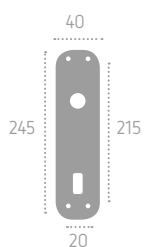

placche

Series: Vanity

Cod: P16

Available in **brass/zamak**
Disponibile in **ottone/zama**

Ecotech

Ecological chrome
and varnish finishing.

placche

Series: Goccia