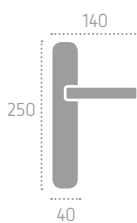

D244 | ROD (L03)

C03 Cromo Lucido/Satinato
Polished/Satin Chrome

L03 OIsv
Polished Sandblasted Brass

N03 Nickel Lucido Satinato
Polished Satin Nickel