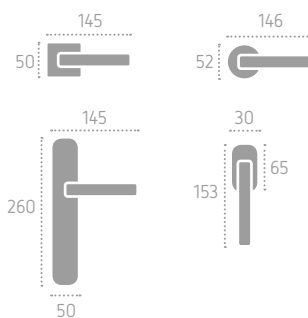

A272 | **P06** (C02)