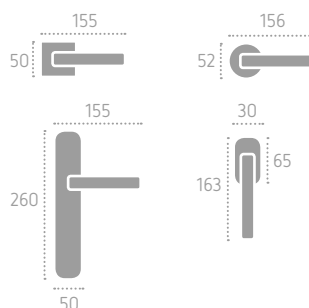

A269 | **RTX21** (C03)

D269 | **RRD** (C03)

C03 Cromo Lucido/Satinato
Polished/Satin Chrome

N03 Nickel Lucido Satinato
Polished Satin Nickel

A269 | P06 (C03)

Ecotech
Ecological chrome
and varnish finishing.