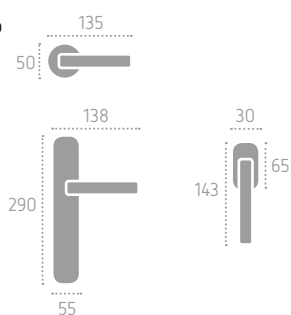

A205 | P29 (B03)

Ecotech
Ecological chrome
and varnish finishing.

A231 | ISDXX (L01)

B03 Bronzo Yester
Bronze Yester

B08 Bronzo Scuro Sfumato Opaco
Dark Shaded Matt Bronze

L01 Oliv
Polished Brass

001 Oro Lucido
Polished Gold