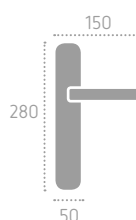

Ecotech
Ecological chrome
and varnish finishing.

B01 Bronzo Graffiato Lucido
Scratched Polish Bronze

B03 Bronzo Yester
Bronze Yester

B08 Bronzo Scuro Sfumato Opaco
Dark Shaded Matt Bronze

N10 Nickel Nero a Macchie Opaco
Antique Silver