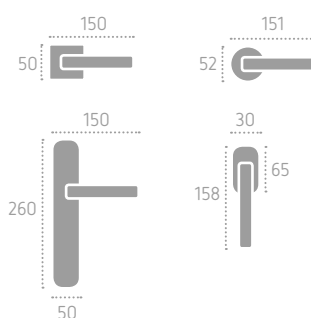

Ecotech
Ecological chrome
and varnish finishing.

C01 Cromo Lucido
Polished Chrome

C02 Cromo Satinato
Satin Chrome

N02 Nickel Satinato
Satin Nickel

N52 Nero Opaco
Matt Black