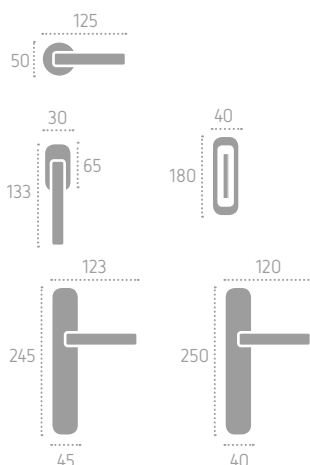

A113 | P19 (L01)