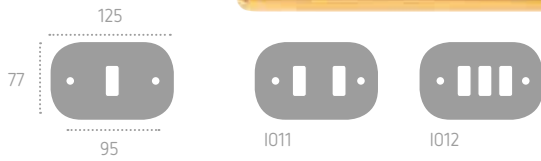

coprinterruttori

Series: **Siracusa**

Cod: **I010**

Available in **brass**
Disponibile in **ottone**

Disponibile per quantità
minima d'ordine

Ecotech
Ecological chrome
and varnish finishing.