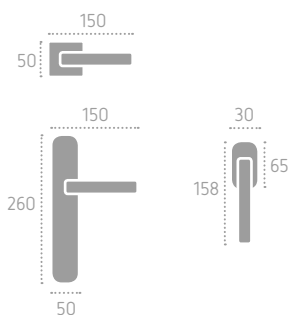

Crystals from Swarovski®

C01 Cromo Lucido
Polished Chrome

C02 Cromo Satinato
Satin Chrome

N02 Nickel Satinato
Satin Nickel

001 Oro Lucido
Polished Gold

A427 | **P06** (001)