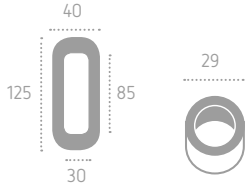

B01
Bronzo Graffiato Lucido
Scratched Polish Bronze