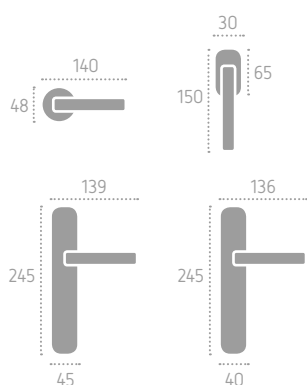

A133 | **P19** (L01)