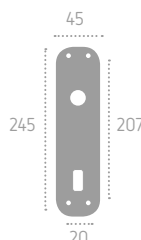

placche

Series: Godzilla light 4

Cod: P19

Available in **iron**
Disponibile in **ferro**

Ecotech

Ecological chrome
and varnish finishing.