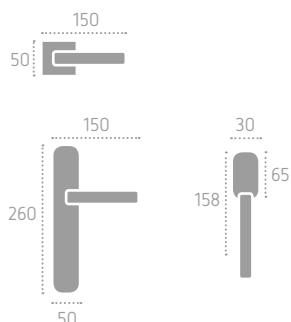

Ecotech
Ecological chrome
and varnish finishing.

Crystals from Swarovski®

C01 Cromo Lucido
Polished Chrome

C02 Cromo Satinato
Satin Chrome

N02 Nickel Satinato
Satin Nickel

001 Oro Lucido
Polished Gold