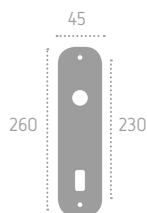

placche

Series: **Brescia**

Cod: **P30**

Available in **brass**

Disponibile in **ottone**

Ecotech

Ecological chrome
and varnish finishing.