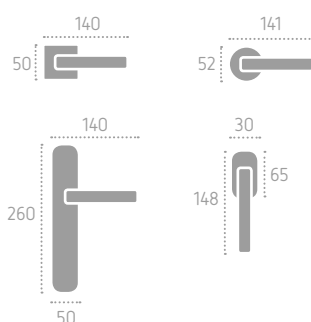

A134 | P06 (C01)