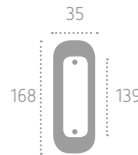

Placca Incasso

Series: idra

Cod: PI03

Available in **brass / zamak**
Disponibile in **ottone / zama**

Ecotech
Ecological chrome
and varnish finishing.

C01 Cromo Lucido
Polished Chrome

C02 Cromo Satinato
Satin Chrome

Placca Incasso

Series: Decor

Cod: PI02

Available in **brass**
Disponibile in **ottone**

Ecotech
Ecological chrome
and varnish finishing.

B03 Bronzo Yester
Bronze Yester

**B09 Bronzo Anticato
a Macchie Opaco**
Antique Bronze

L01 Oliv
Polished Brass

**N10 Nickel Nero
a Macchie Opaco**
Antique Silver

Cremonesi per Aste

373

Series: Anello

Cod: C030

Available in **brass**
Disponibile in **ottone**

Ecotech
Ecological chrome
and varnish finishing.

Cremonesi per Aste

Series: Gaia

Cod: C031

Available in **brass**
Disponibile in **ottone**

Ecotech
Ecological chrome
and varnish finishing.