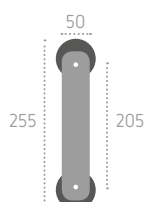

356

maniglioni

Series: Antik

Cod: MG40

Available in **brass**

Disponibile in **ottone**

Ecotech

Ecological chrome
and varnish finishing.

forme®

entirely made in Italy

MG40 | ISRXX (L01)

B01 Bronzo Graffiato Lucido
Scratched Polish Bronze

**B09 Bronzo Anticato
a Macchie Opaco**
Antique Bronze

L01 Oliv
Polished Brass

**N10 Nickel Nero
a Macchie Opaco**
Antique Silver