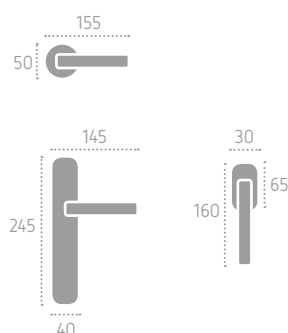

Ecotech
Ecological chrome
and varnish finishing.

A141 | ISS07 (L08)

C08 Cromo Lucido/Nero Opaco
Polished Chrome / Matt Black

L08 Oliv/ Bronzo
Graffiato Lucido
Polished Brass / Scratched
Polish Bronze

A141 | P16 (L08)