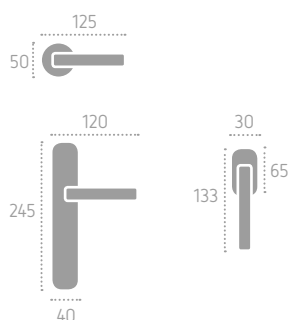

A110 | P28 (L01)