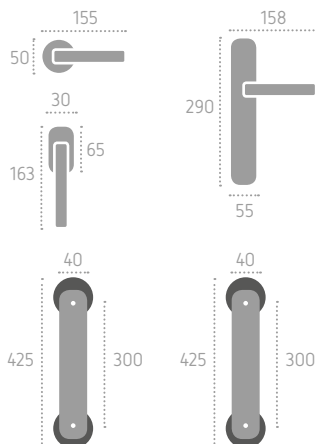

D246 | **ROD** (B03)

B03 Bronzo Yester
Bronze Yester

B08 Bronzo Scuro Sfumato Opaco
Dark Shaded Matt Bronze

B09 Bronzo Anticato a Macchie Opaco
Antique Bronze

001 Oro Lucido
Polished Gold

Ecotech
Ecological chrome
and varnish finishing.