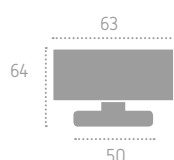

P018 | RQDOX (C02)

C01 Cromo Lucido
Polished Chrome

C02 Cromo Satinato
Satin Chrome