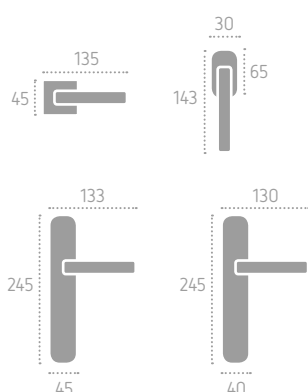

- **B03 Bronzo Yester**
  Bronze Yester
- **C01 Cromo Lucido**
  Polished Chrome
- **C02 Cromo Satinato**
  Satin Chrome
- **N02 Nickel Satinato**
  Satin Nickel