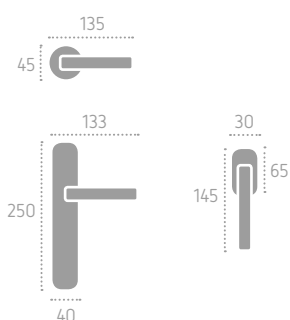

C03 Cromo Lucido/Satinato
Polished/Satin Chrome

L03 Olsv
Polished Sandblasted Brass

N03 Nickel Lucido Satinato
Polished Satin Nickel

A264 | **P14** (C03)