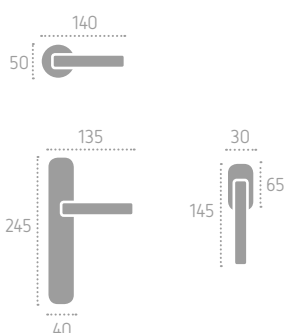

L10 Olv/ Cromo Lucido
 Polished Brass / Polish
 Chrome

L19 Olv/ Nickel Nero Lucido
 Polished Brass / Polished
 Nickel Black

A140 | P16 (L03)

sabrina
Series: Basic

Cod: A141

Available in **zamak**
Disponibile in **zama**