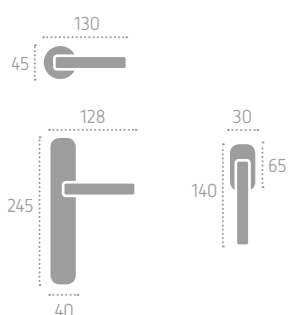

capri
Series: Basic

Cod: A101 Available in brass
Disponibile in ottone
Available in zamak
Disponibile in zama

C01 Cromo Lucido
Polished Chrome

C02 Cromo Satinato
Satin Chrome

B01 Bronzo Graffiato Lucido
Scratched Polish Bronze

L01 Oliv
Polished Brass