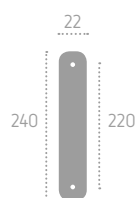

MG25 (L03)

C03 Cromo
Lucido/Satinato
Polished/Satin Chrome

L03 Olsv
Polished Sandblasted Brass

N03 Nickel Lucido Satinato
Polished Satin Nickel

344

maniglioni

Series: Luxor

Cod: MG10