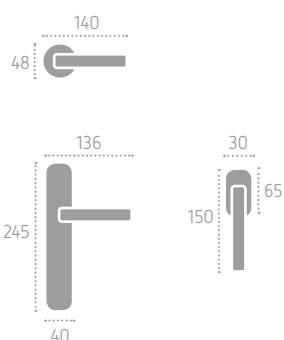

C03 Cromo Lucido/Satinato
Polished/Satin Chrome

L03 Olsv
Polished Sandblasted Brass

N03 Nickel Lucido Satinato
Polished Satin Nickel

A158 | **P28** (C03)