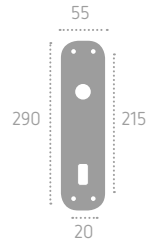

placche

Series: Decor

Cod: P29

Available in **brass**
Disponibile in **ottone**

Ecotech
Ecological chrome
and varnish finishing.