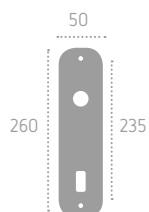

placche

Series: Asti

Cod: P06

Available in **zamak**
Disponibile in **zama**

Ecotech

Ecological chrome
and varnish finishing.

placche

Series: Godzilla