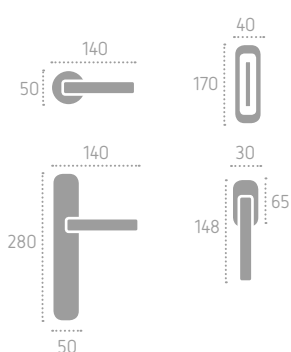

C012 | **P73** (010)