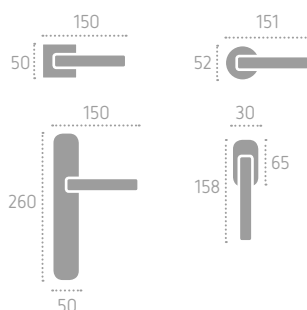

A136 | **P06** (C02)