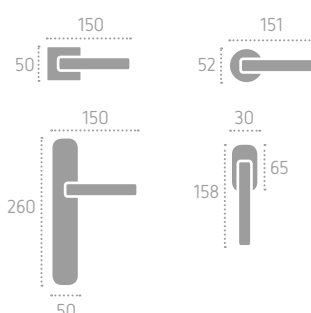

Ecotech
Ecological chrome
and varnish finishing.

C01 Cromo Lucido
Polished Chrome

C02 Cromo Satinato
Satin Chrome

C03 Cromo Lucido/Satinato
Polished/Satin Chrome

N02 Nickel Satinato
Satin Nickel