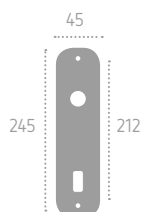

placche

Series: Godzilla

Cod: P05

Available in **brass**
Disponibile in **ottone**

Ecotech

Ecological chrome
and varnish finishing.