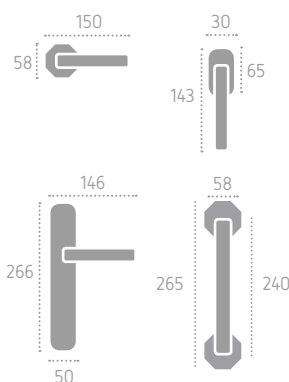

Ecotech
Ecological chrome
and varnish finishing.

C01 Cromo Lucido
Polished Chrome

N52 Nero Opaco
Matt Black

001 Oro Lucido
Polished Gold

P53 Pewter Opaco
Matt Pewter