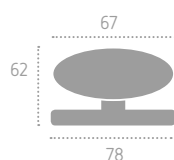

P011 | RPM (L01)

B01 Bronzo Graffiato Lucido
Scratched Polish Bronze

C01 Cromo Lucido
Polished Chrome

C02 Cromo Satinato
Satin Chrome

L01 Oliv
Polished Brass