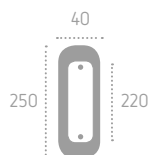

B01 Bronzo Graffiato Lucido
Scratched Polish Bronze