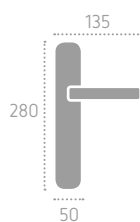

Ecotech
Ecological chrome
and varnish finishing.

B03 Bronzo Yester
Bronze Yester

B08 Bronzo Scuro Sfumato Opaco
Dark Shaded Matt Bronze

B09 Bronzo Anticato a Macchie Opaco
Antique Bronze

001 Oro Lucido
Polished Gold