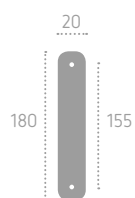

L01 Oliv
Polished Brass

356

maniglioni

Series: Antik

Cod: MG40

Available in **brass**

Disponibile in **ottone**

Ecotech