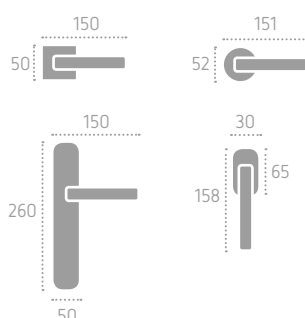

A185 | **P06** (C01)