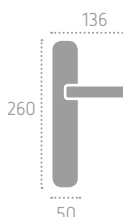

Ecotech
Ecological chrome
and varnish finishing.

C01 Cromo Lucido
Polished Chrome

C02 Cromo Satinato
Satin Chrome

N02 Nickel Satinato
Satin Nickel

N52 Nero Opaco
Matt Black

MG29 (C02)