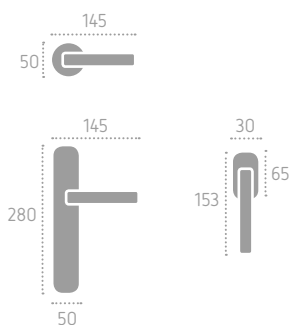

A472 | **P04** (001)