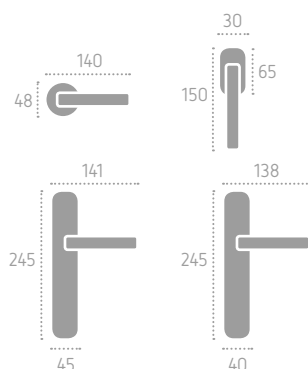

- **B01 Bronzo Graffiato Lucido**
  Scratched Polish Bronze
- **C01 Cromo Lucido**
  Polished Chrome
- **C02 Cromo Satinato**
  Satin Chrome
- **L01 Oliv**
  Polished Brass