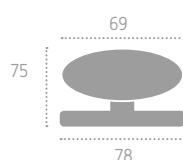

P015 | RPM (L01)

B01 Bronzo Graffiato Lucido
Scratched Polish Bronze

C01 Cromo Lucido
Polished Chrome

C02 Cromo Satinato
Satin Chrome

L01 Oliv
Polished Brass