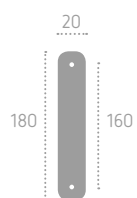

B01 Bronzo Graffiato Lucido
Scratched Polish Bronze

C01 Cromo Lucido
Polished Chrome

C02 Cromo Satinato
Satin Chrome

L01 Oliv
Polished Brass

maniglioni

Series: **Martina 2 160**

Cod: **MG23**

Available in **brass**