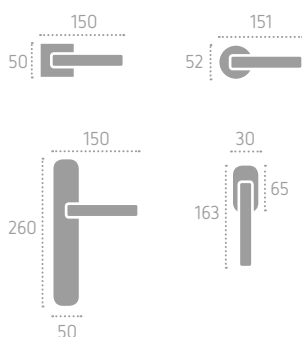

A184 | **P06** (C02)