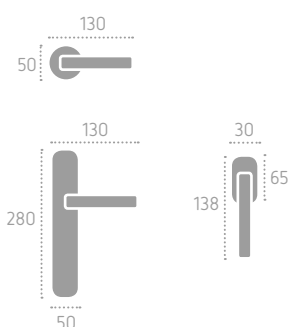

**B09 Bronzo Anticato
a Macchie Opaco**
Antique Bronze

**N10 Nickel Nero
a Macchie Opaco**
Antique Silver

A225 | **P04** (B03)

D225 | **ROD** (B03)

Ecotech
Ecological chrome
and varnish finishing.

A455 | **IS3XX** (P52)