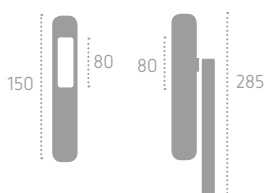

goccia

Series: **Alzante Ovale**

Cod: **MG60**

Available in **brass**

Disponibile in **ottone**

Ecotech

Ecological chrome
and varnish finishing.

C02 Cromo Satinato
Satin Chrome

L01 Oliv
Polished Brass

P01 Pvd
Pvd

goccia

Series: **Alzante Ovale**

Cod: **MG60**

Available in **brass**

Disponibile in **ottone**

Ecotech

Ecological chrome
and varnish finishing.

C02 Cromo Satinato
Satin Chrome

L01 Oliv
Polished Brass

P01 Pvd
Pvd

asti

Series: **Alzante Rettangolare**

Cod: **MG61**

Available in **zamak**

Disponibile in **zama**

Ecotech

Ecological chrome
and varnish finishing.

C01 Cromo Lucido
Polished Chrome

C02 Cromo Satinato
Satin Chrome

N52 Nero Opaco
Matt Black

asti

Series: **Alzante Rettangolare**

Cod: **MG61**

Available in **zamak**

Disponibile in **zama**

Ecotech

Ecological chrome
and varnish finishing.

C01 Cromo Lucido
Polished Chrome

C02 Cromo Satinato
Satin Chrome

N52 Nero Opaco
Matt Black