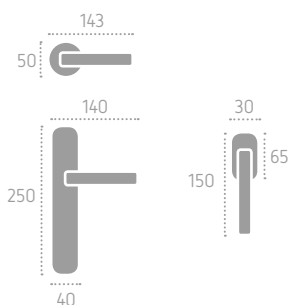

A237 | P14 (C03)

Ecotech
Ecological chrome
and varnish finishing.

A178 | **ISS07** (C03)

C03 Cromo Lucido/Satinato
Polished/Satin Chrome

L03 Olsv
Polished Sandblasted Brass

N03 Nickel Lucido Satinato
Polished Satin Nickel