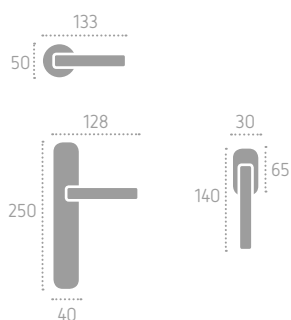

L01 Oliv
Polished Brass

A173 | P28 (C02)

Ecotech
Ecological chrome
and varnish finishing.

A183 | ISS07 (L03)

C03 Cromo Lucido/Satinato
Polished/Satin Chrome

L03 Olsv
Polished Sandblasted Brass

N03 Nickel Lucido Satinato
Polished Satin Nickel