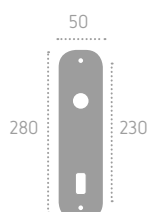

placche

Series: **Firenze**

Cod: **P04**

Available in **brass**

Disponibile in **ottone**

Ecotech

Ecological chrome
and varnish finishing.