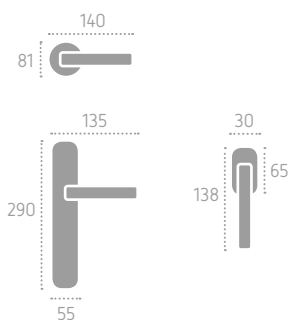

Ecotech
Ecological chrome
and varnish finishing.

B08 Bronzo Scuro Sfumato Opaco
Dark Shaded Matt Bronze

B09 Bronzo Anticato a Macchie Opaco
Antique Bronze

L01 Oliv
Polished Brass

001 Oro Lucido
Polished Gold