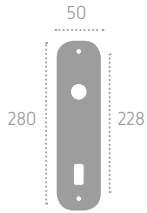

placche

Series: Venezia

Cod: P17

Available in **brass**
Disponibile in **ottone**

Ecotech
Ecological chrome
and varnish finishing.

placche

Series: Decor

Cod: P29