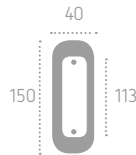

Placca Incasso

Series: idra

Cod: PI03

Available in **brass / zamak**
Disponibile in **ottone / zama**

Ecotech
Ecological chrome
and varnish finishing.

C01 Cromo Lucido
Polished Chrome

C02 Cromo Satinato
Satin Chrome

Placca Incasso

Series: Decor

Cod: PI02

Available in **brass**
Disponibile in **ottone**

Ecotech
Ecological chrome
and varnish finishing.

B03 Bronzo Yester
Bronze Yester

**B09 Bronzo Anticato
a Macchie Opaco**
Antique Bronze

L01 Oliv
Polished Brass

**N10 Nickel Nero
a Macchie Opaco**
Antique Silver

Cremonesi per Aste

373

Series: Anello

Cod: C030

Available in **brass**
Disponibile in **ottone**

Ecotech
Ecological chrome
and varnish finishing.

Cremonesi per Aste

Series: Gaia

Cod: C031

Available in **brass**
Disponibile in **ottone**

Ecotech
Ecological chrome
and varnish finishing.