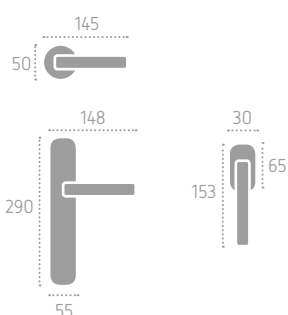

Ecotech
Ecological chrome
and varnish finishing.