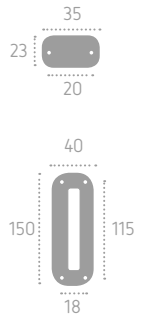

Placca Incasso

Series: idra

Cod: PI03

Available in **brass / zamak**
Disponibile in **ottone / zama**

Ecotech
Ecological chrome
and varnish finishing.

C01 Cromo Lucido
Polished Chrome

C02 Cromo Satinato
Satin Chrome

Placca Incasso

Series: Decor

Cod: PI02

Available in **brass**
Disponibile in **ottone**

Ecotech
Ecological chrome
and varnish finishing.

B03 Bronzo Yester
Bronze Yester

**B09 Bronzo Anticato
a Macchie Opaco**
Antique Bronze

L01 Oliv
Polished Brass

**N10 Nickel Nero
a Macchie Opaco**
Antique Silver

Cremonesi per Aste

373

Series: Anello

Cod: C030

Available in **brass**
Disponibile in **ottone**

Ecotech
Ecological chrome
and varnish finishing.

Cremonesi per Aste

Series: Gaia

Cod: C031

Available in **brass**
Disponibile in **ottone**

Ecotech
Ecological chrome
and varnish finishing.