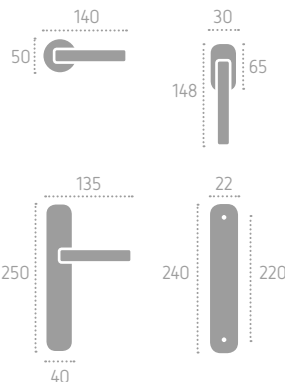

C01 Cromo Lucido
Polished Chrome

C02 Cromo Satinato
Satin Chrome

L01 Oliv
Polished Brass

N02 Nickel Satinato
Satin Nickel