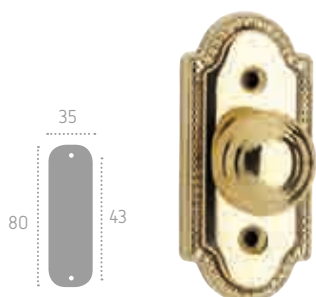

tirador

Cod: T014

Disponibile per quantità minima d'ordine

Ecotech
Ecological chrome
and varnish finishing.