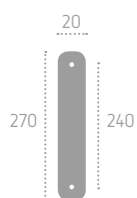

B01 Bronzo Graffiato Lucido
Scratched Polish Bronze

C01 Cromo Lucido
Polished Chrome

C02 Cromo Satinato
Satin Chrome

L01 Oliv
Polished Brass

maniglioni

Series: Onda

Cod: MG18

Available in **brass**